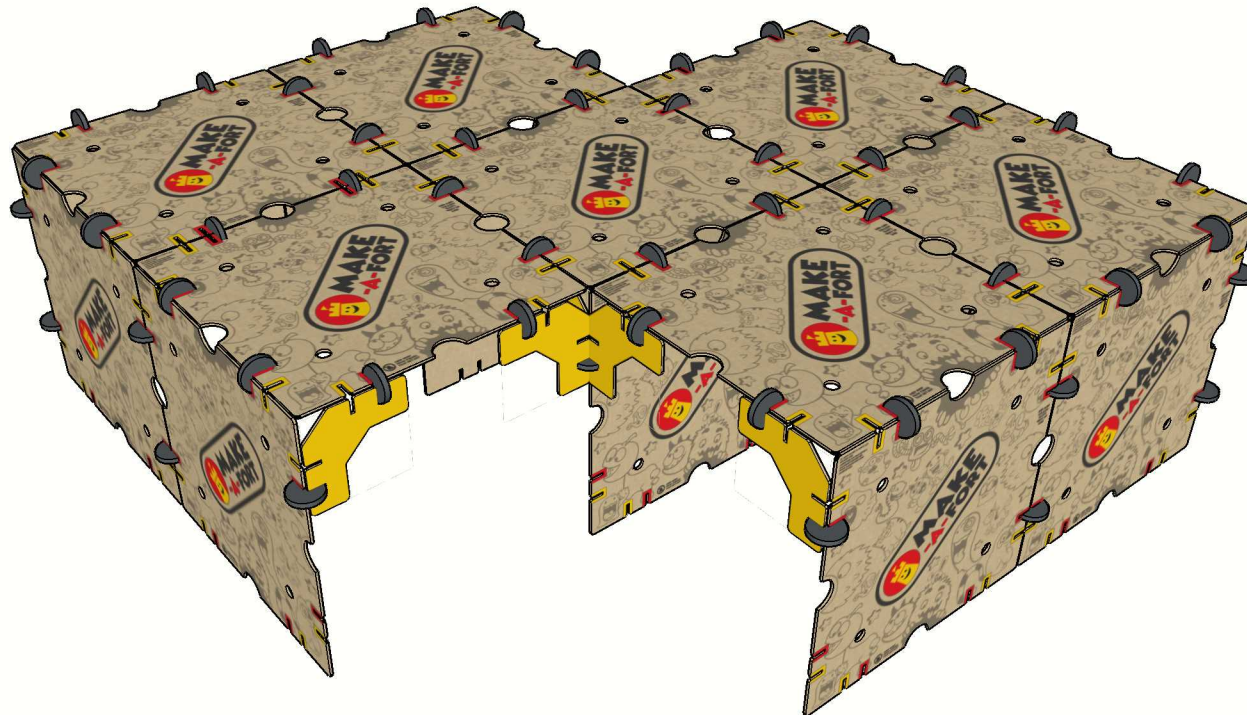

Project - Crazy House X1

Requires 1 x Build Kits (18 panels, 10 braces, and 63 connectors)

Project - Crazy House X1

Build Blue Section

Project - Crazy House X1

Build Purple Section