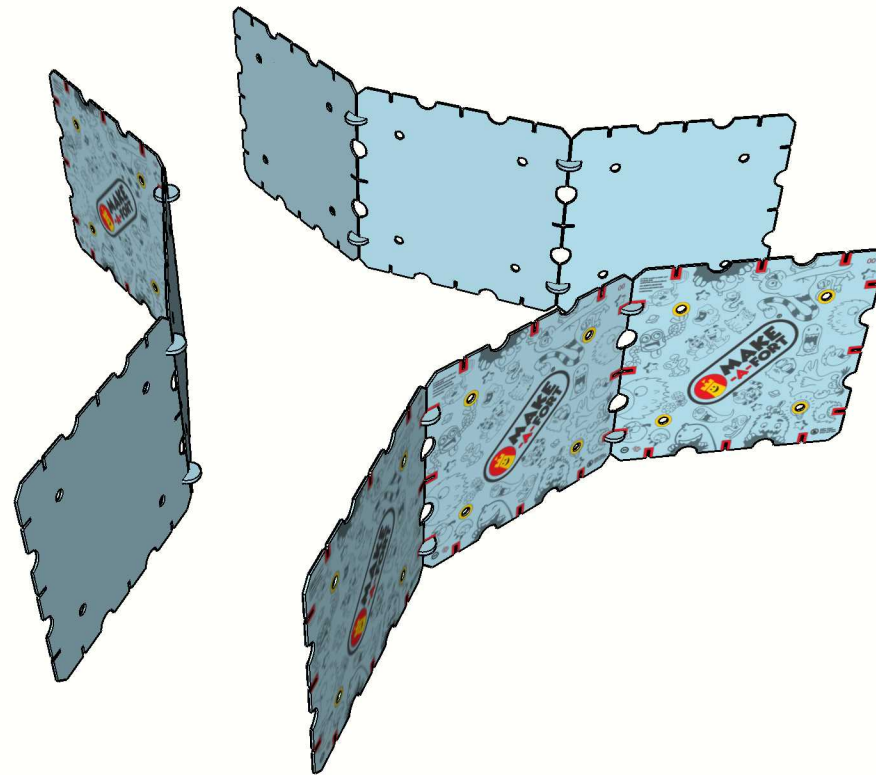

Project - Hexagloo X1

Requires 1 x Explorer Kit. Recommended for ages 6+. Takes less than an hour to build.

Project - Hexagloo X1

Build Blue Section

S3 x 9
C x 12

Project - Hexagloo X1

Build Purple Section

T x 12
C x 6

Project - Hexagloo X1

Build Green Section

S3 x 3
C x 24

Project - Hexagloo X1

Build Orange Section

S3 x 6
C x 18