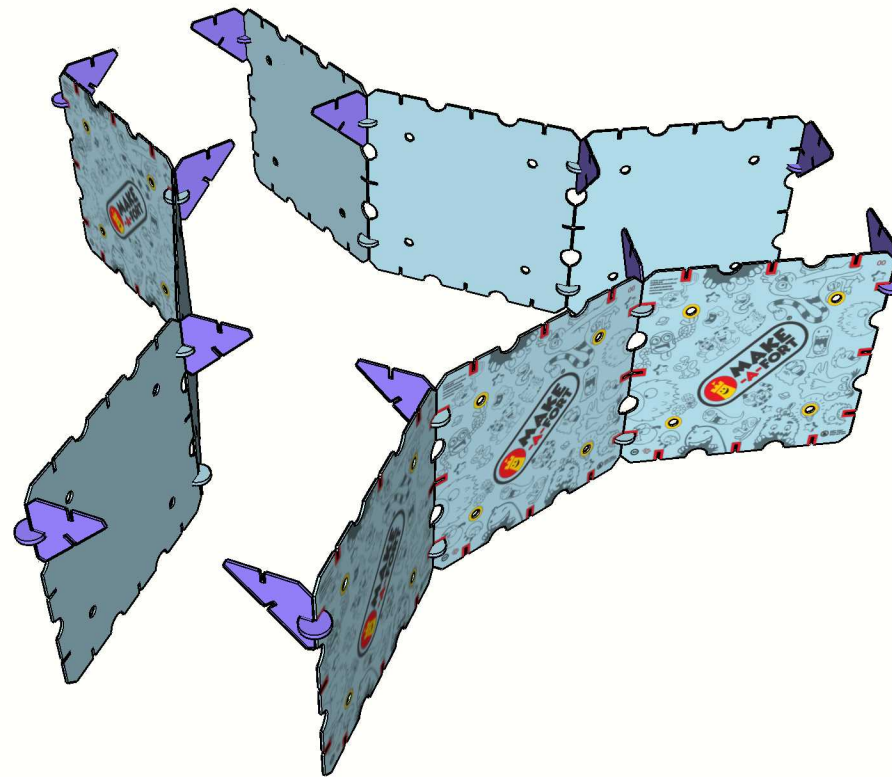

Project - Hexagloo X1

Requires 1 x Explorer Kit. Recommended for ages 6+. Takes less than an hour to build.

Project - Hexagloo X1

Build Blue Section

S3 x 9
C x 12

Project - Hexagloo X1

Build Purple Section

T x 12
C x 6

Project - Hexagloo X1

Build Green Section

S3 x 3
C x 24

Project - Hexagloo X1

Build Orange Section

S3 x 6
C x 18