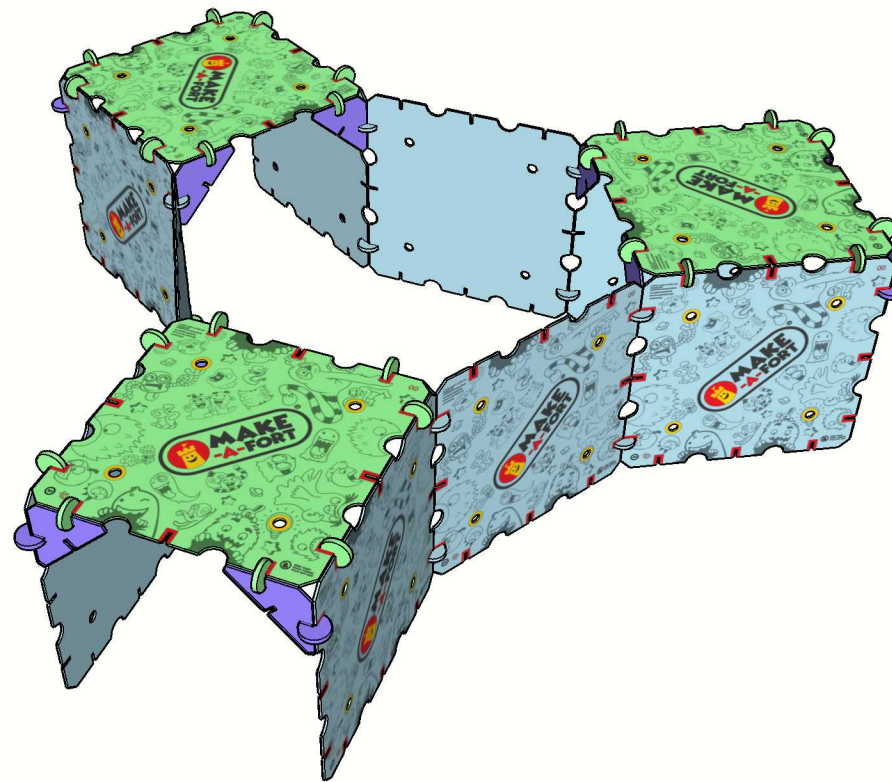

Project - Hexagloo X1

Requires 1 x Explorer Kit. Recommended for ages 6+. Takes less than an hour to build.

Project - Hexagloo X1

Build Blue Section

S3 x 9
C x 12

Project - Hexagloo X1

Build Purple Section

T x 12
C x 6

Project - Hexagloo X1

Build Green Section

S3 x 3
C x 24

Project - Hexagloo X1

Build Orange Section

S3 x 6
C x 18