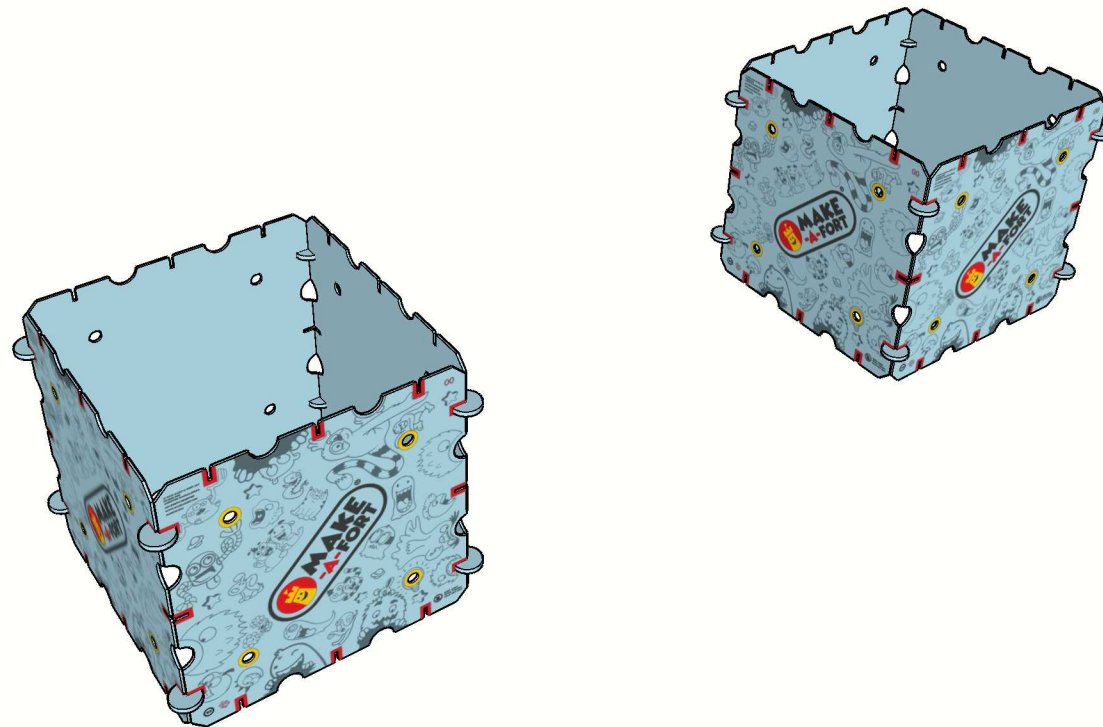

Project - Arch

Requires 1 x Explorer Kit. Recommended for ages 4+. Takes about a half an hour to build.

Project - Arch

Build Blue Section

S3 x 8
C x 16

Project - Arch

Build Purple Section

S3 x 8
T x 4
C x 16

Project - Arch

Build Green Section

S3 x 4
C x 22