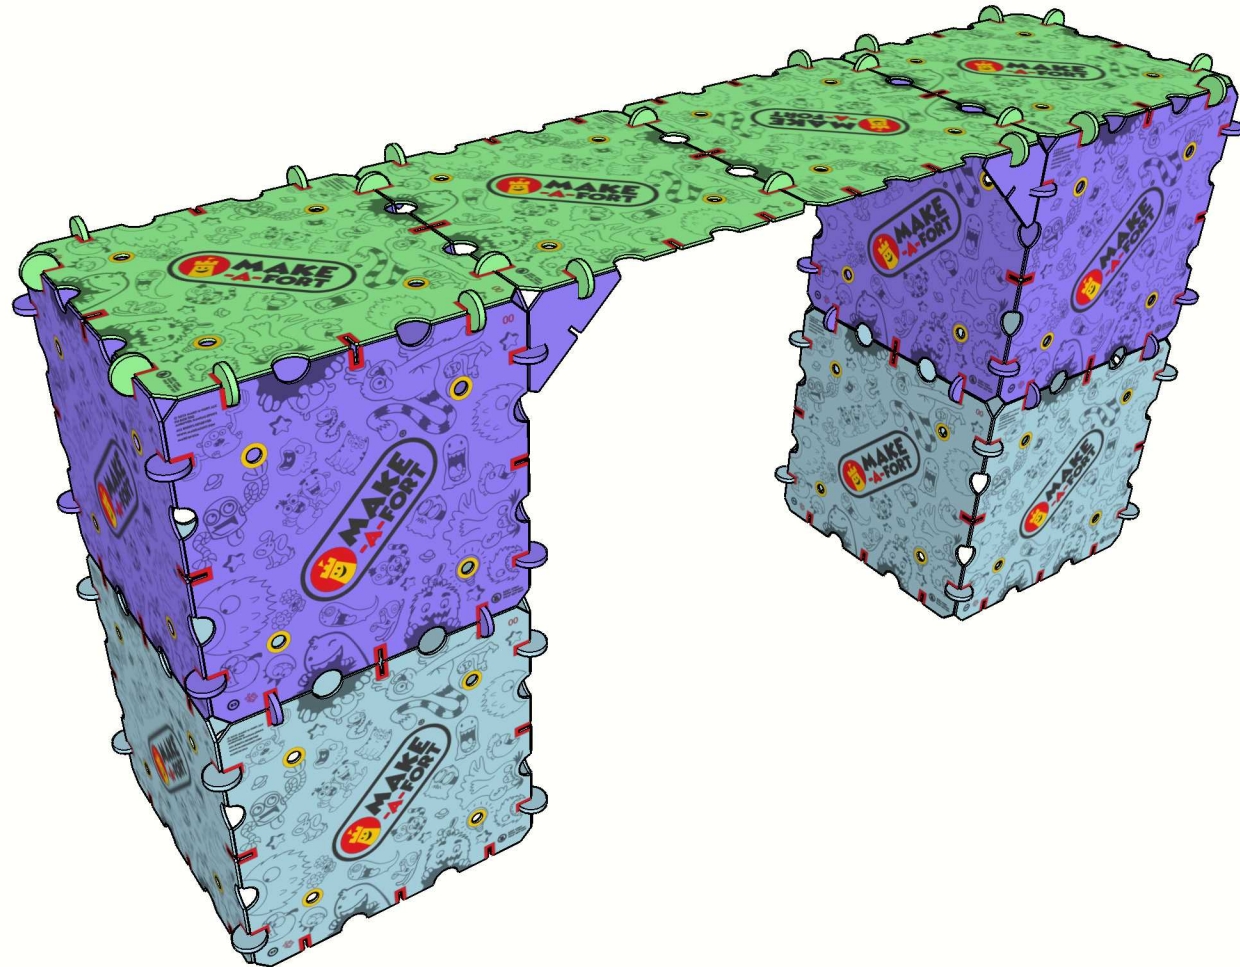

Project - Arch

Requires 1 x Explorer Kit. Recommended for ages 4+. Takes about a half an hour to build.

Project - Arch

Build Blue Section

S3 x 8
C x 16

Project - Arch

Build Purple Section

S3 x 8
T x 4
C x 16

Project - Arch

Build Green Section

S3 x 4
C x 22