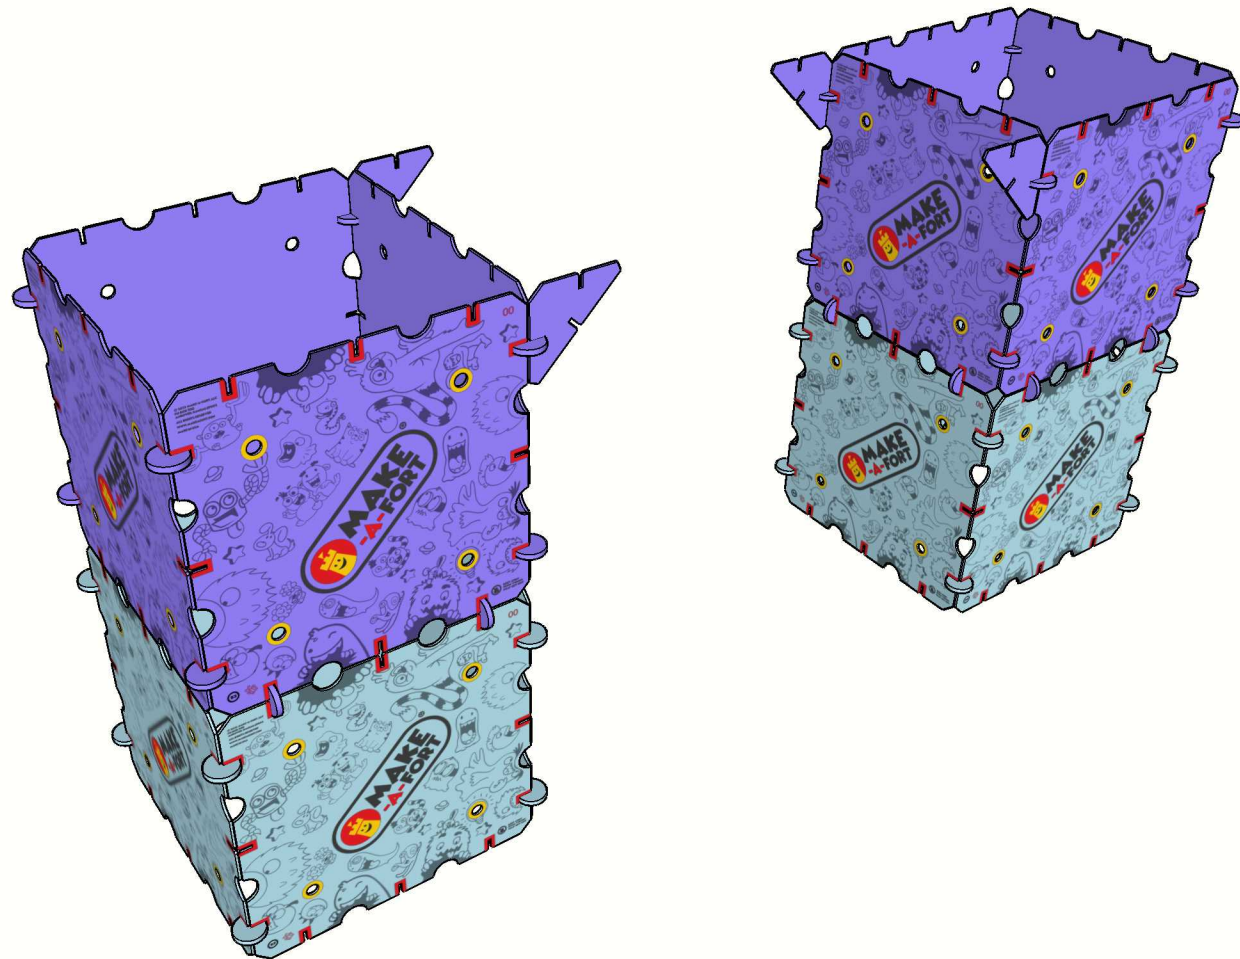

Project - Arch

Requires 1 x Explorer Kit. Recommended for ages 4+. Takes about a half an hour to build.

Project - Arch

Build Blue Section

S3 x 8
C x 16

Project - Arch

Build Purple Section

S3 x 8
T x 4
C x 16

Project - Arch

Build Green Section

S3 x 4
C x 22