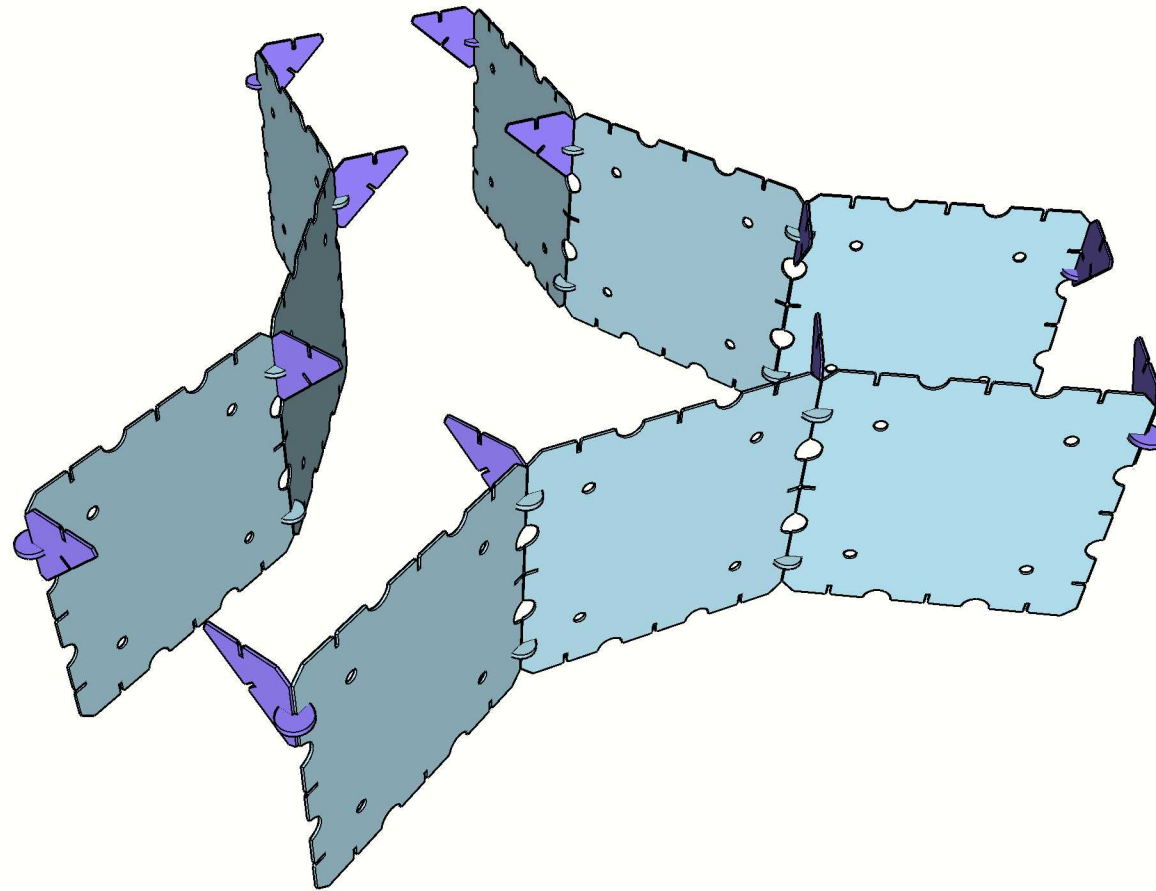

Requires 1 x Minecraft Explorer Kit. Recommended for ages 8+. Takes less than an hour to build.

Brave the depths of this cave and explore the dark paths inside! Duck through the low tunnels, mine all the gold and iron inside. Make sure not to fall into any hidden lava pools, though!

Dirt Panels x 9
Connectors x 12

Add Purple Components

Gold Braces x 12
Connectors x 6

Add Gray Components

Grass Panels x 3
Connectors x 24

Add Orange Components

Dirt Panels x 6
Connectors x 18