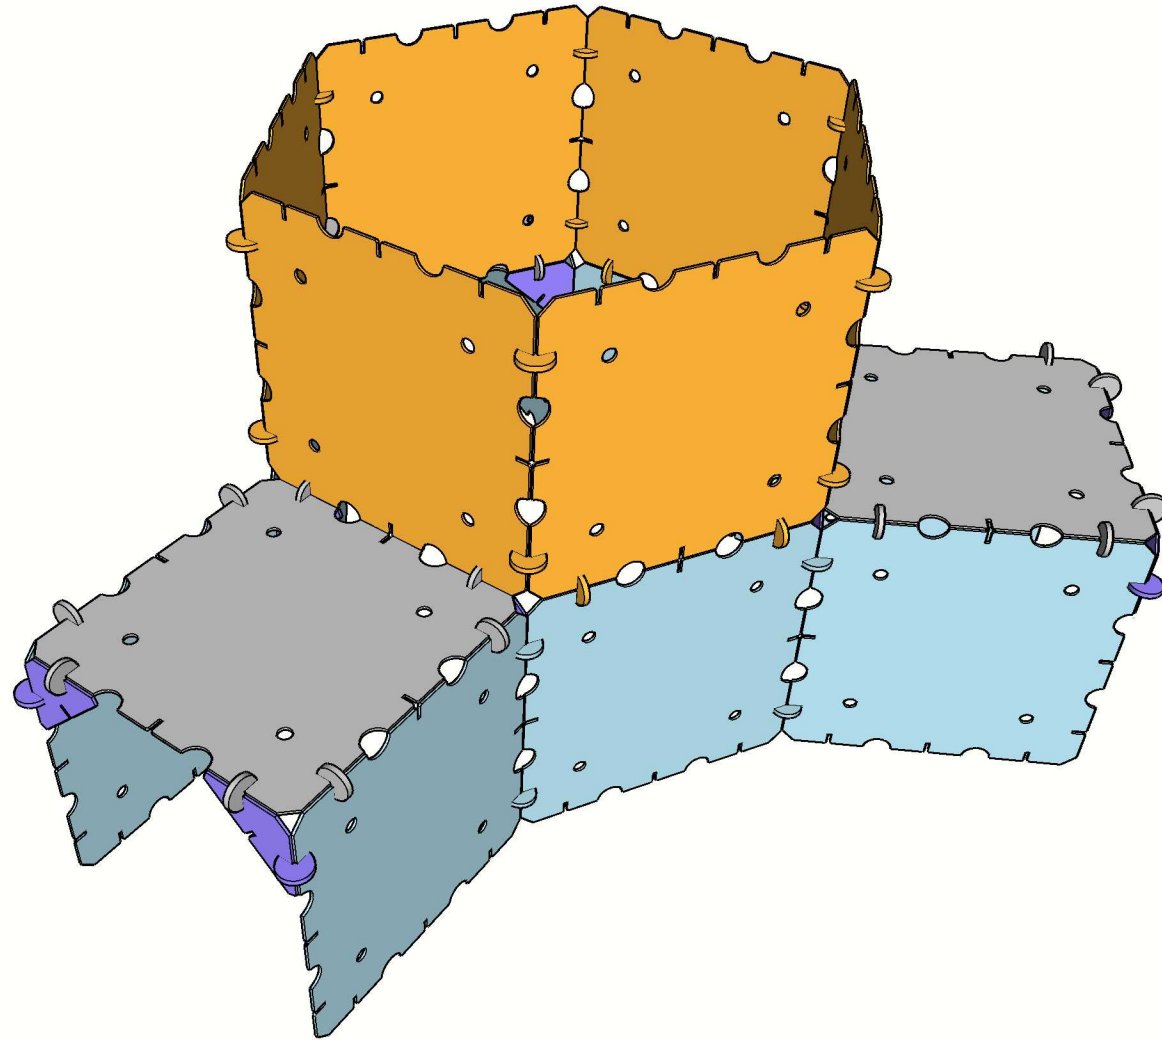

Requires 1 x Minecraft Explorer Kit. Recommended for ages 8+. Takes less than an hour to build.

Brave the depths of this cave and explore the dark paths inside! Duck through the low tunnels, mine all the gold and iron inside. Make sure not to fall into any hidden lava pools, though!

Dirt Panels x 9
Connectors x 12

Add Purple Components

Gold Braces x 12
Connectors x 6

Add Gray Components

Grass Panels x 3
Connectors x 24

Add Orange Components

Dirt Panels x 6
Connectors x 18