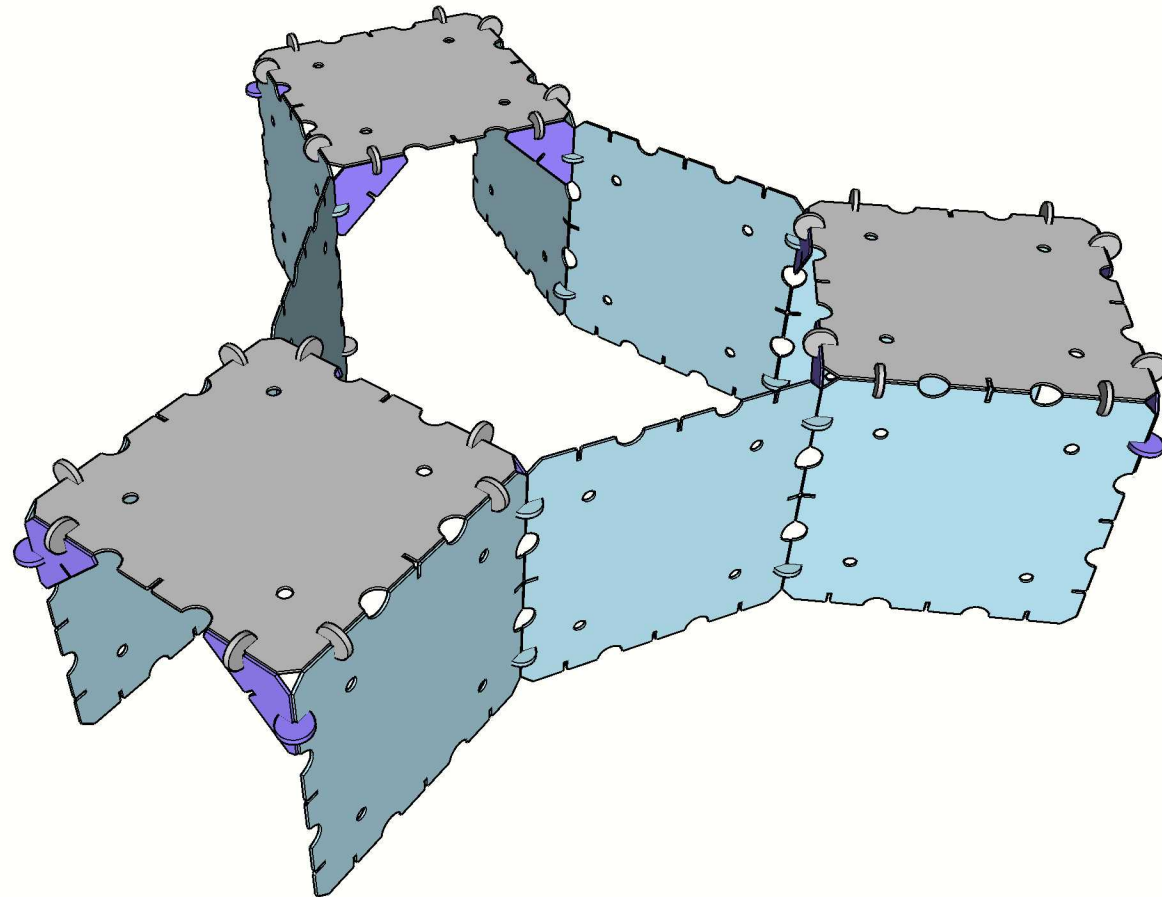

Requires 1 x Minecraft Explorer Kit. Recommended for ages 8+. Takes less than an hour to build.

Brave the depths of this cave and explore the dark paths inside! Duck through the low tunnels, mine all the gold and iron inside. Make sure not to fall into any hidden lava pools, though!

Dirt Panels x 9
Connectors x 12

Add Purple Components

Gold Braces x 12
Connectors x 6

Add Gray Components

Grass Panels x 3
Connectors x 24

Add Orange Components

Dirt Panels x 6
Connectors x 18