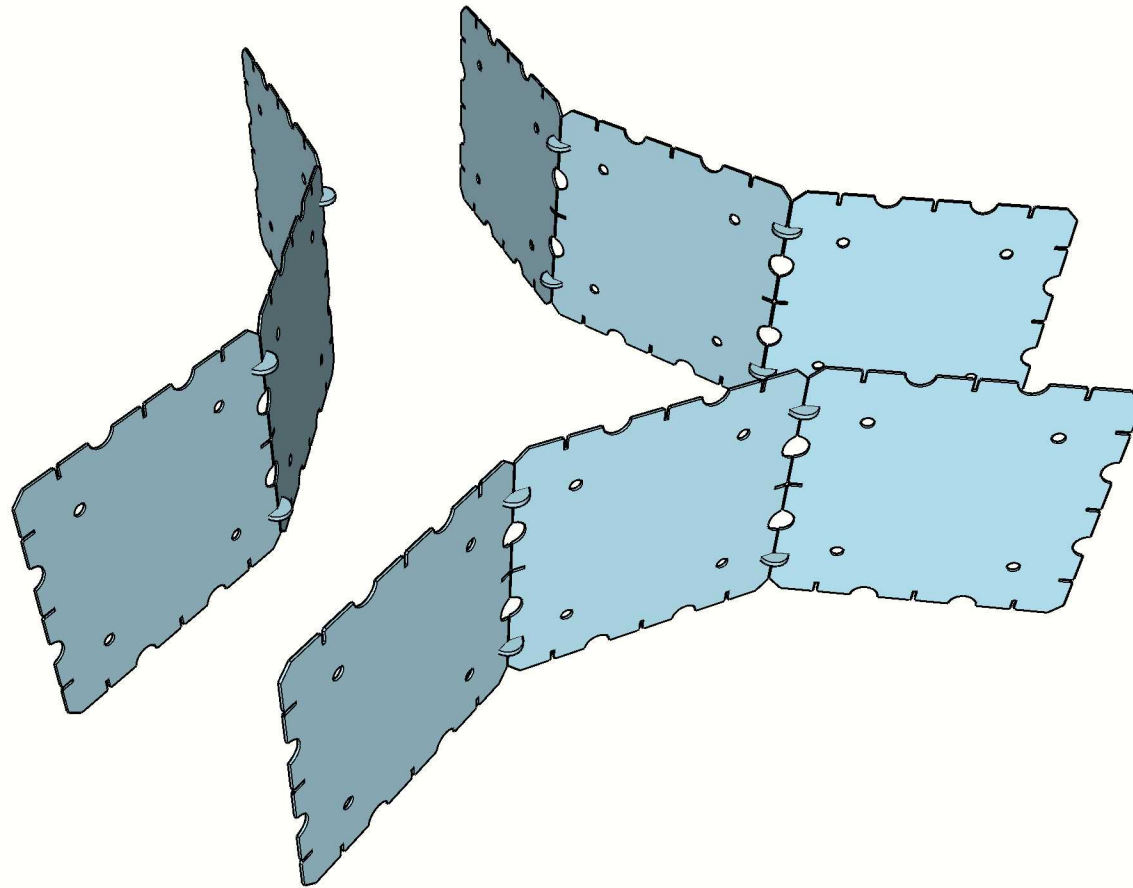

Requires 1 x Minecraft Explorer Kit. Recommended for ages 8+. Takes less than an hour to build.

Brave the depths of this cave and explore the dark paths inside! Duck through the low tunnels, mine all the gold and iron inside. Make sure not to fall into any hidden lava pools, though!

Dirt Panels x 9
Connectors x 12

Add Purple Components

Gold Braces x 12
Connectors x 6

Add Gray Components

Grass Panels x 3
Connectors x 24

Add Orange Components

Dirt Panels x 6
Connectors x 18