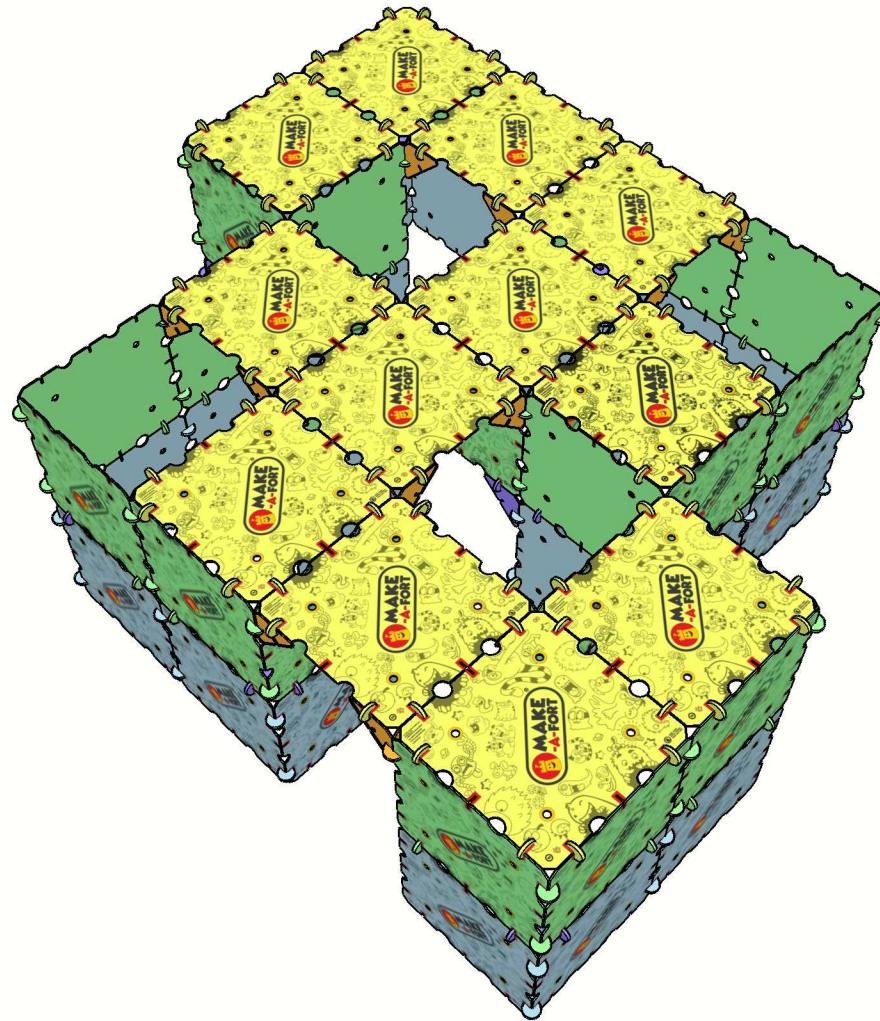

Project - Crazy House X3

Requires 3 x Explorer Kits. Recommended for ages 8+. Takes two to three hours to build.

Project - Crazy House X3

Build Blue Section

S3 x 22
C x 32

Project - Crazy House X3

Build Purple Section

T x 18
C x 26

Project - Crazy House X3

Build Green Section

S3 x 25
C x 36

Project - Crazy House X3

Build Orange Section

T x 28
C x 8

Project - Crazy House X3

Build Yellow Section

S3 x 12
C x 72

Project - Crazy House X3

Build Pink Section

T x 16
C x 8