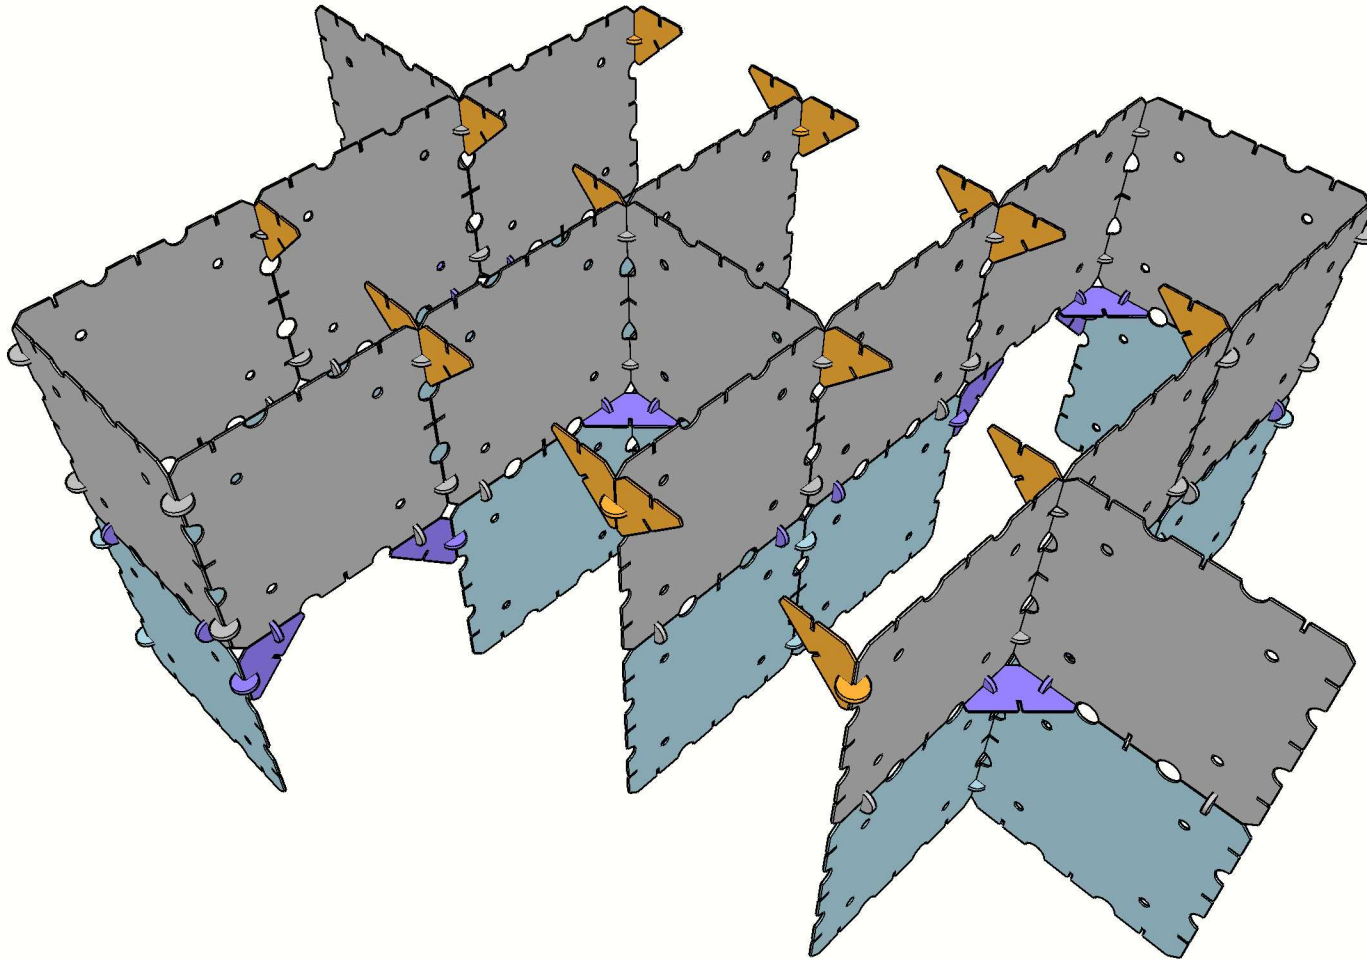

Requires 2 x Minecraft Explorer Kits. Recommended for ages 8+. Takes one to two hours to build.

Upgrade your Minecraft living arrangements! With a lush green roof of grass blocks and plenty of nooks and crannies to squirrel away your diamonds, Dirt House X2 will surely keep you safe and protected during even the spookiest Minecraft nights.

Dirt Panels x 15
Connectors x 16

Add Purple Components

Gold Braces x 16
Connectors x 24

Add Gray Components

Dirt Panels x 17
Connectors x 24

Add Orange Components

Gold Braces x 16
Connectors x 4

Add Yellow Components

- Grass Panels x 8
- Gold Braces x 4
- Connectors x 44