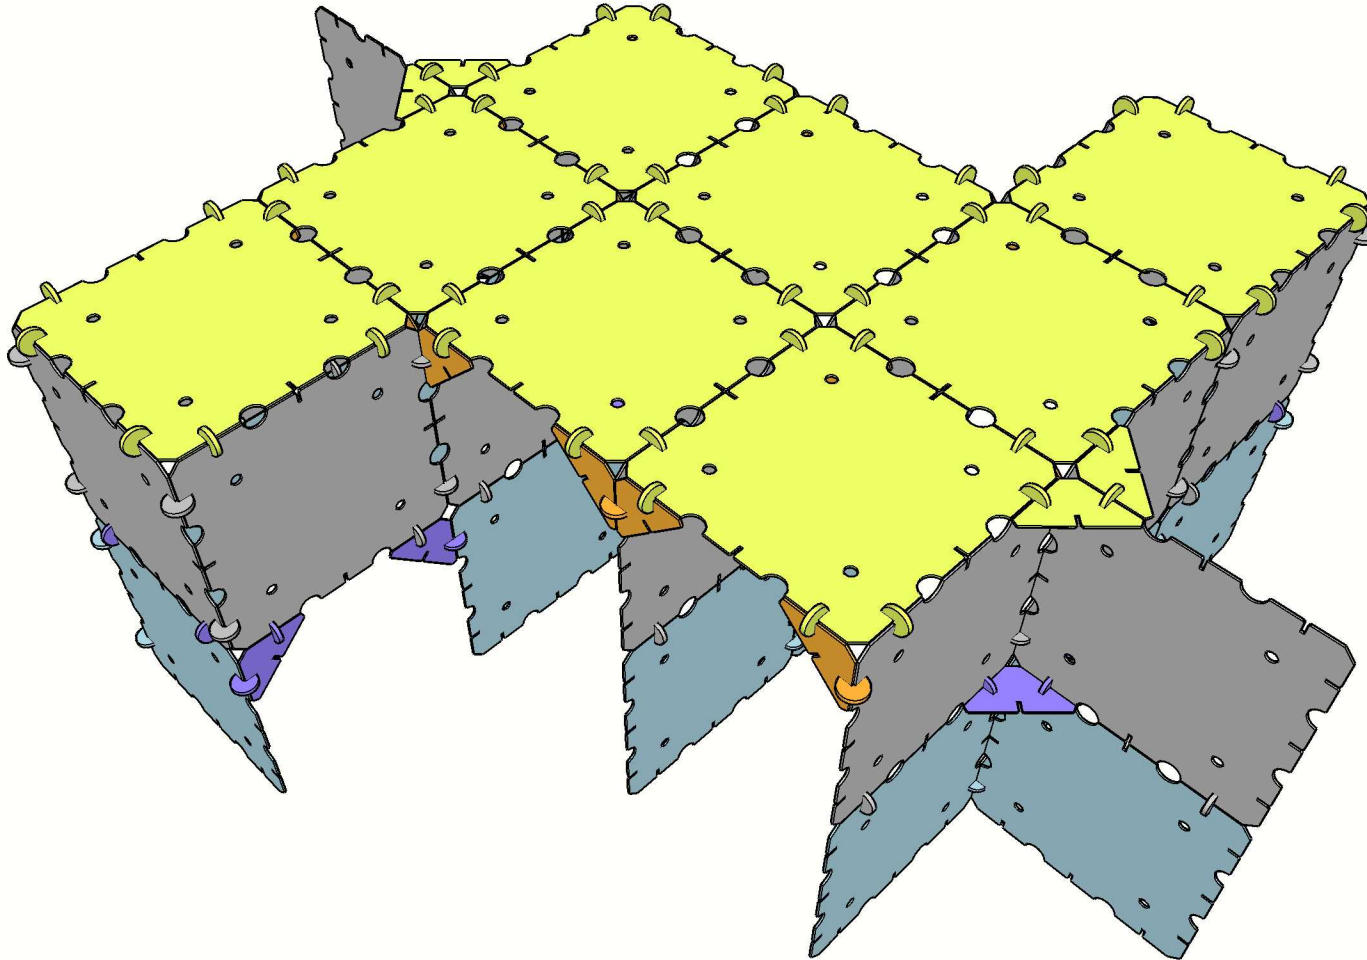

Requires 2 x Minecraft Explorer Kits. Recommended for ages 8+. Takes one to two hours to build.

Upgrade your Minecraft living arrangements! With a lush green roof of grass blocks and plenty of nooks and crannies to squirrel away your diamonds, Dirt House X2 will surely keep you safe and protected during even the spookiest Minecraft nights.

Dirt Panels x 15
Connectors x 16

Add Purple Components

Gold Braces x 16
Connectors x 24

Add Gray Components

Dirt Panels x 17
Connectors x 24

Add Orange Components

Gold Braces x 16
Connectors x 4

Add Yellow Components

- Grass Panels x 8
- Gold Braces x 4
- Connectors x 44