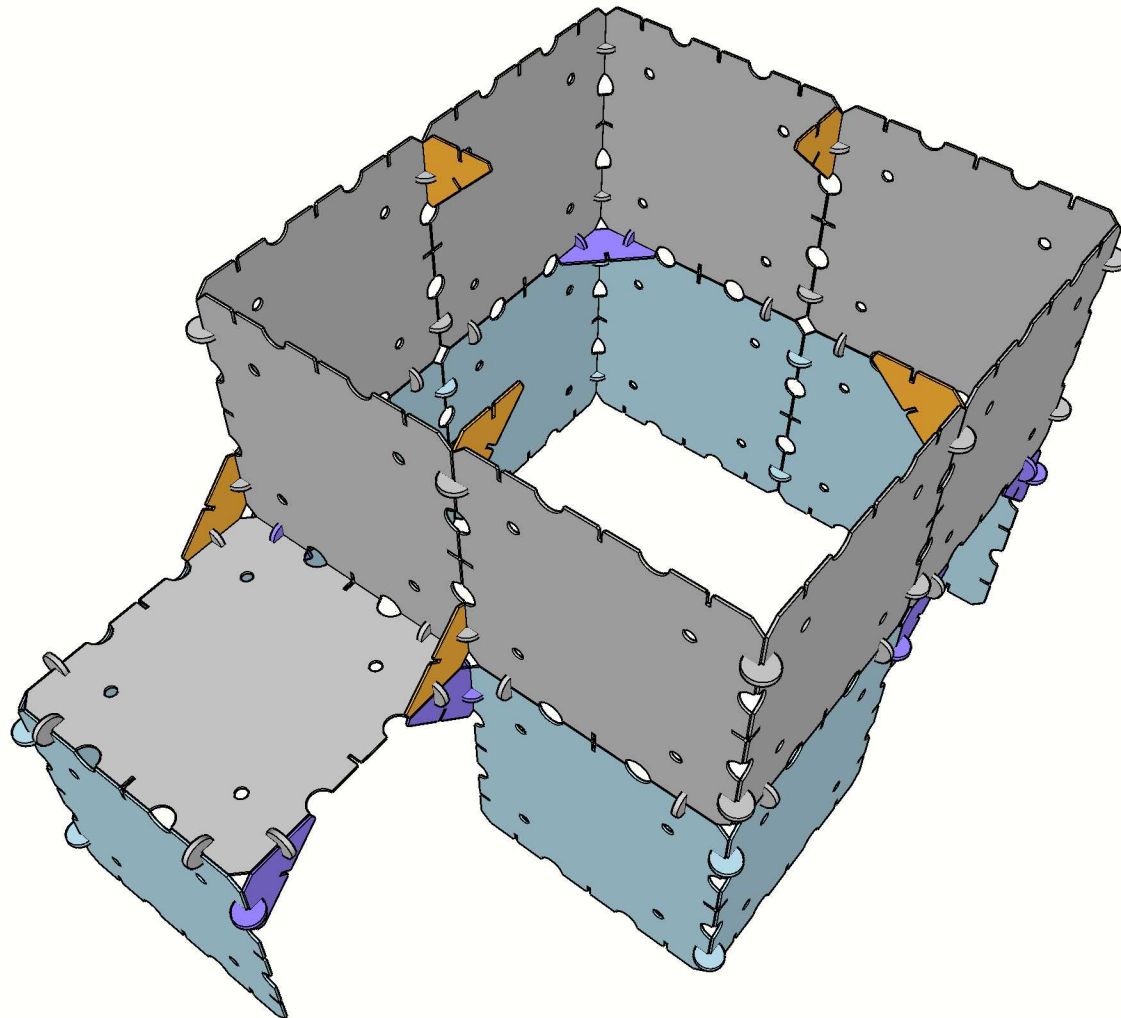

Requires 1 x Minecraft Explorer Kit. Recommended for ages 8+. Takes less than an hour to build.

Once all your wood-punching and stone-tool crafting on your first day is done, throw some dirt down and put together a safe place to spend the night! Be careful, don't let any spiders crawl in through the roof or any skeleton arrows sneak through the crack in the door.

Dirt Panels x 8  
Connectors x 12

**Add Purple Components**

Gold Braces x 9  
Connectors x 10

**Add Gray Components**

Dirt Panels x 8  
Grass Panels x 1  
Connectors x 32

**Add Orange Components**

Gold Braces x 6

**Add Yellow Components**

Grass Panels x 3  
Gold Braces x 1  
Connectors x 20