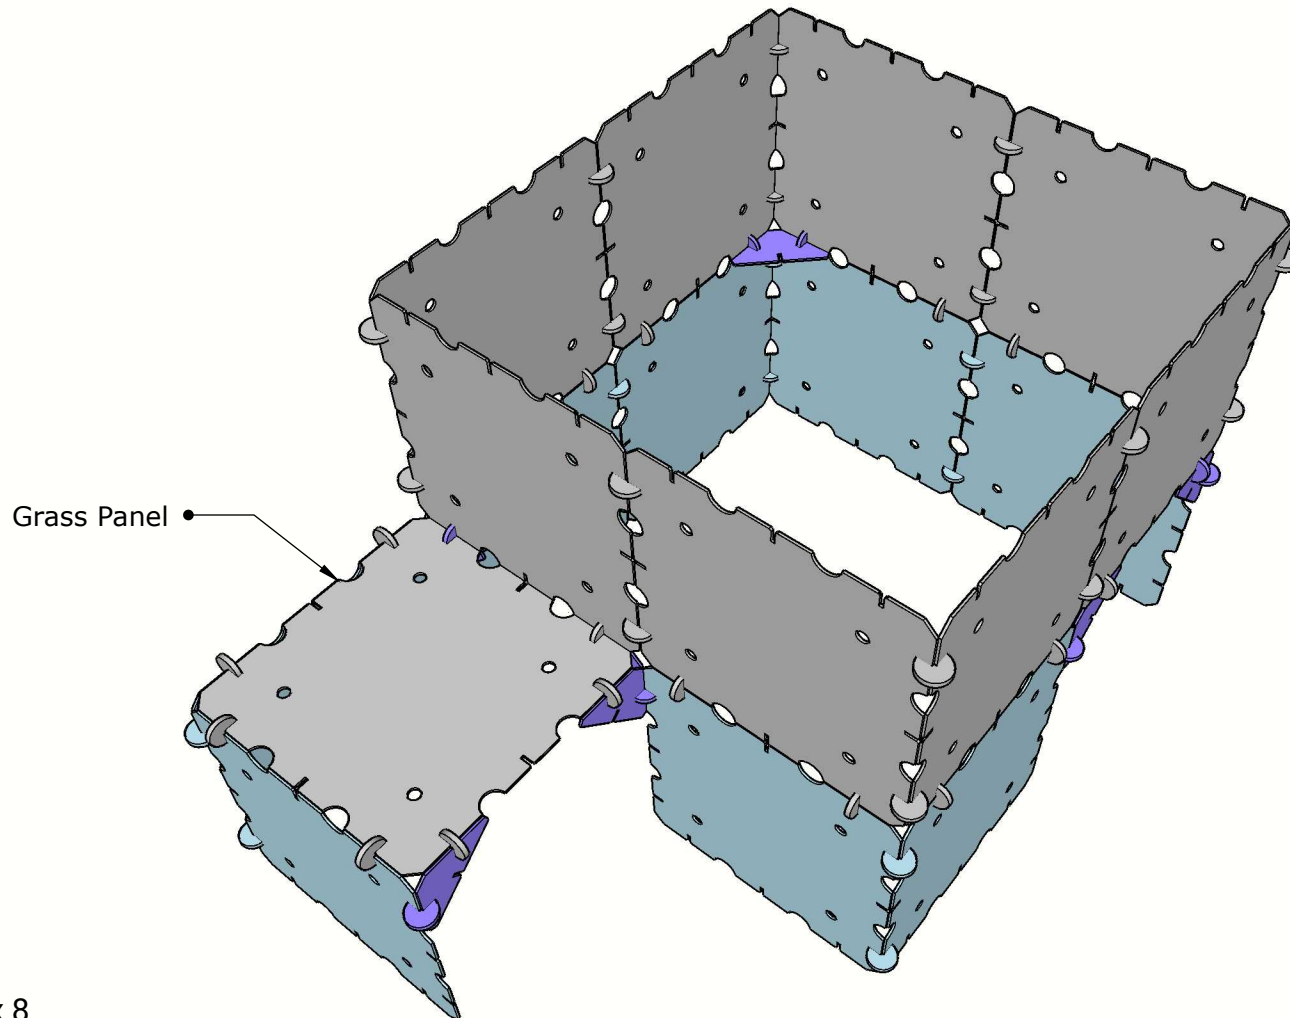

Requires 1 x Minecraft Explorer Kit. Recommended for ages 8+. Takes less than an hour to build.

Once all your wood-punching and stone-tool crafting on your first day is done, throw some dirt down and put together a safe place to spend the night! Be careful, don't let any spiders crawl in through the roof or any skeleton arrows sneak through the crack in the door.

Dirt Panels x 8  
Connectors x 12

**Add Purple Components**

Gold Braces x 9  
Connectors x 10

**Add Gray Components**

Dirt Panels x 8  
Grass Panels x 1  
Connectors x 32

**Add Orange Components**

Gold Braces x 6