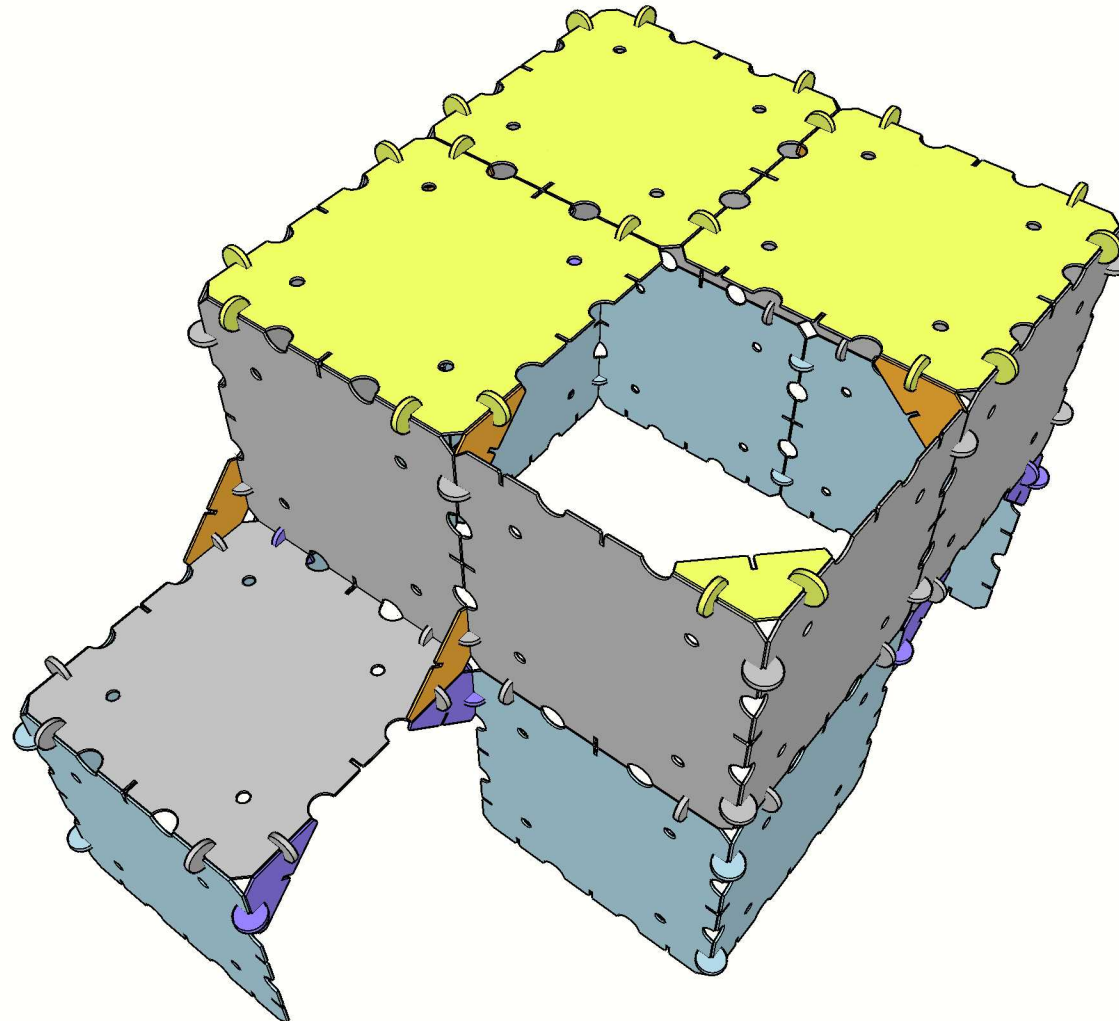

Requires 1 x Minecraft Explorer Kit. Recommended for ages 8+. Takes less than an hour to build.

Once all your wood-punching and stone-tool crafting on your first day is done, throw some dirt down and put together a safe place to spend the night! Be careful, don't let any spiders crawl in through the roof or any skeleton arrows sneak through the crack in the door.

Dirt Panels x 8  
Connectors x 12

**Add Purple Components**

Gold Braces x 9  
Connectors x 10

**Add Gray Components**

Dirt Panels x 8  
Grass Panels x 1  
Connectors x 32

**Add Orange Components**

Gold Braces x 6

**Add Yellow Components**

Grass Panels x 3  
Gold Braces x 1  
Connectors x 20