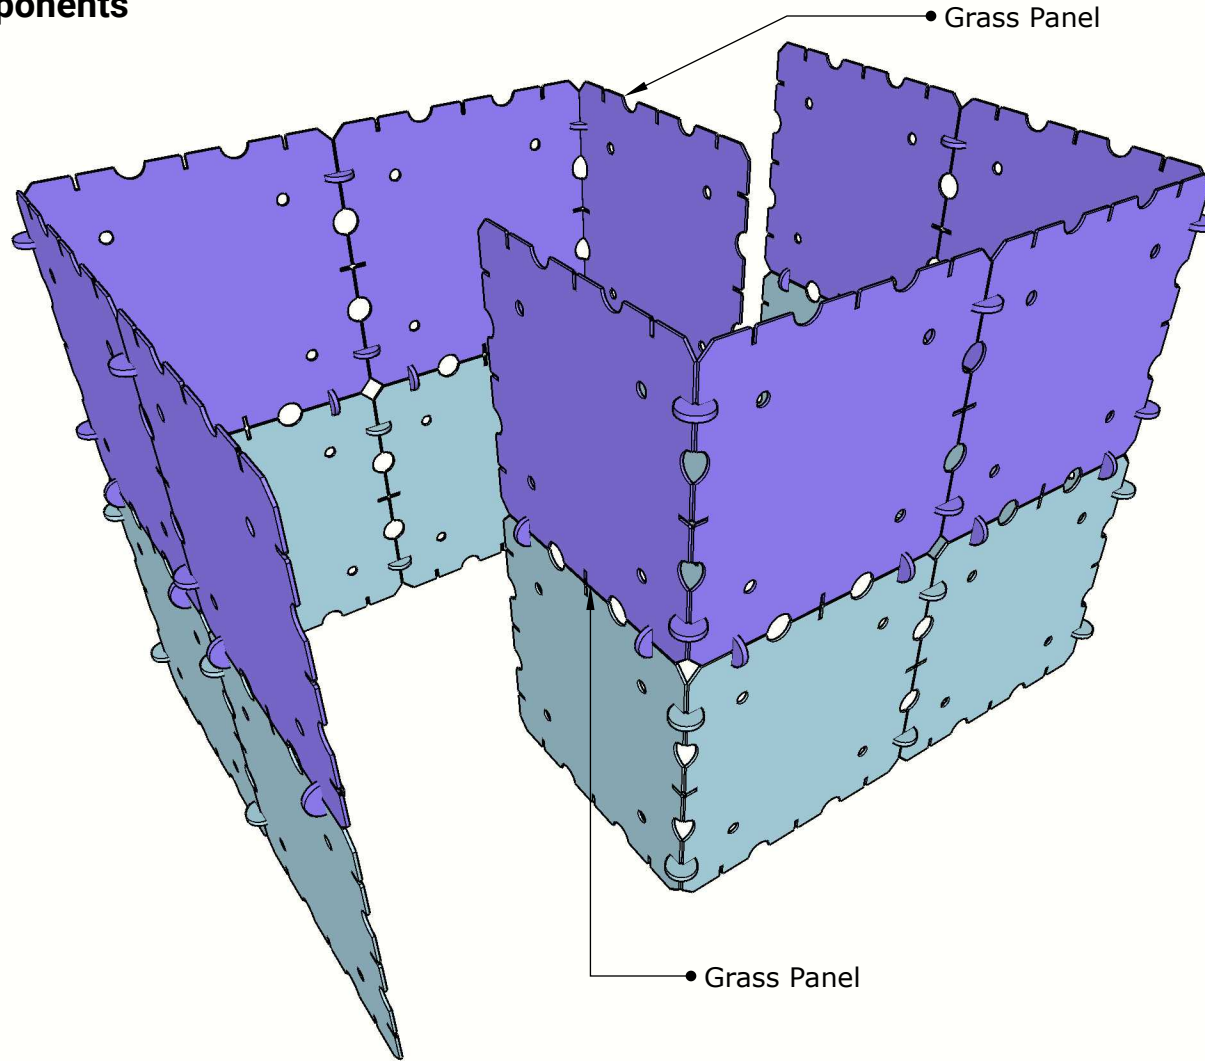

Requires 1 x Minecraft Explorer Kit. Recommended for ages 8+. Takes less than one hour to build.

Creep through the twists and turns of this Mineshaft! Battle hissing creepers, wield your trusty iron pickaxe. Dig down deep. Your exploration dreams will be complete with this Mineshaft set.

Dirt Panels x 8
Grass Panels x 2
Connectors x 16

Add Purple Components

Dirt Panels x 8
Grass Panels x 2
Connectors x 36

Add Gray Components

Gold Braces x 4
Connectors x 8