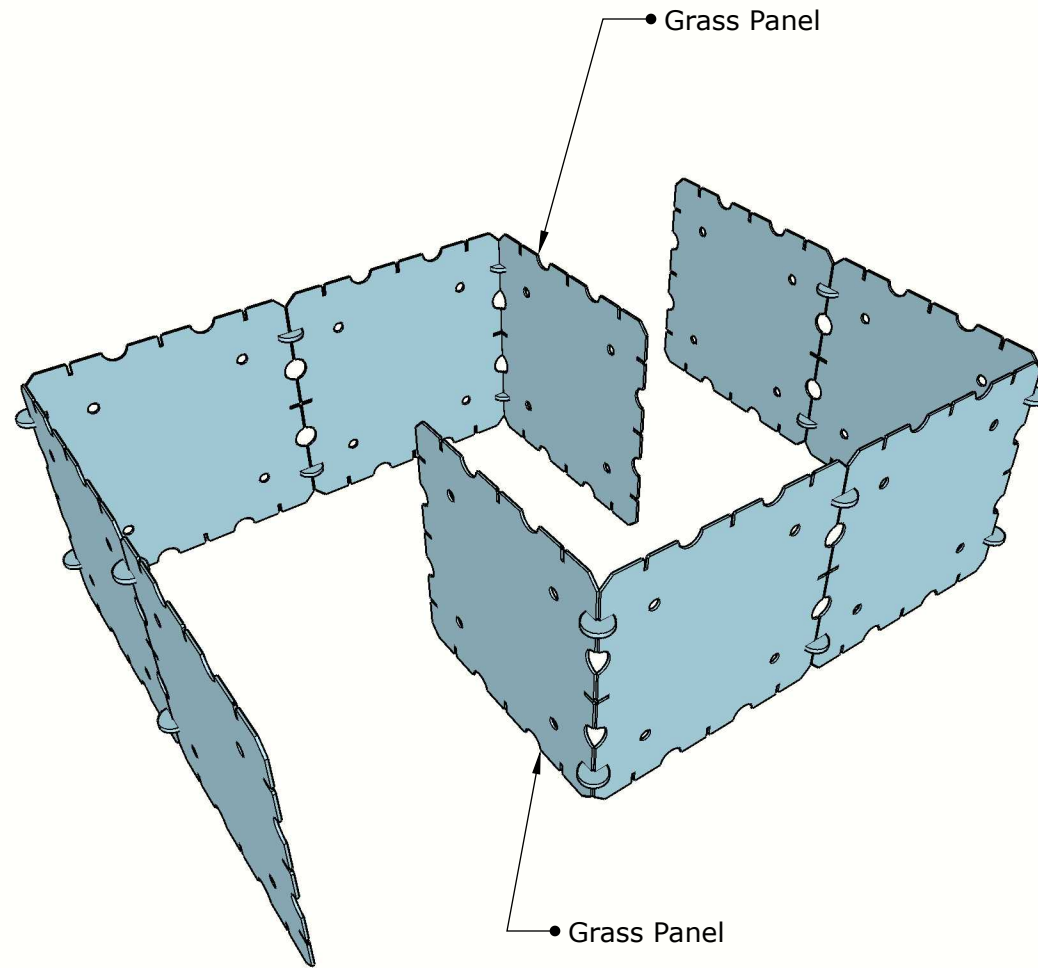

Requires 1 x Minecraft Explorer Kit. Recommended for ages 8+. Takes less than one hour to build.

Creep through the twists and turns of this Mineshaft! Battle hissing creepers, wield your trusty iron pickaxe. Dig down deep. Your exploration dreams will be complete with this Mineshaft set.

Dirt Panels x 8
Grass Panels x 2
Connectors x 16

Add Purple Components

Dirt Panels x 8
Grass Panels x 2
Connectors x 36

Add Gray Components

Gold Braces x 4
Connectors x 8