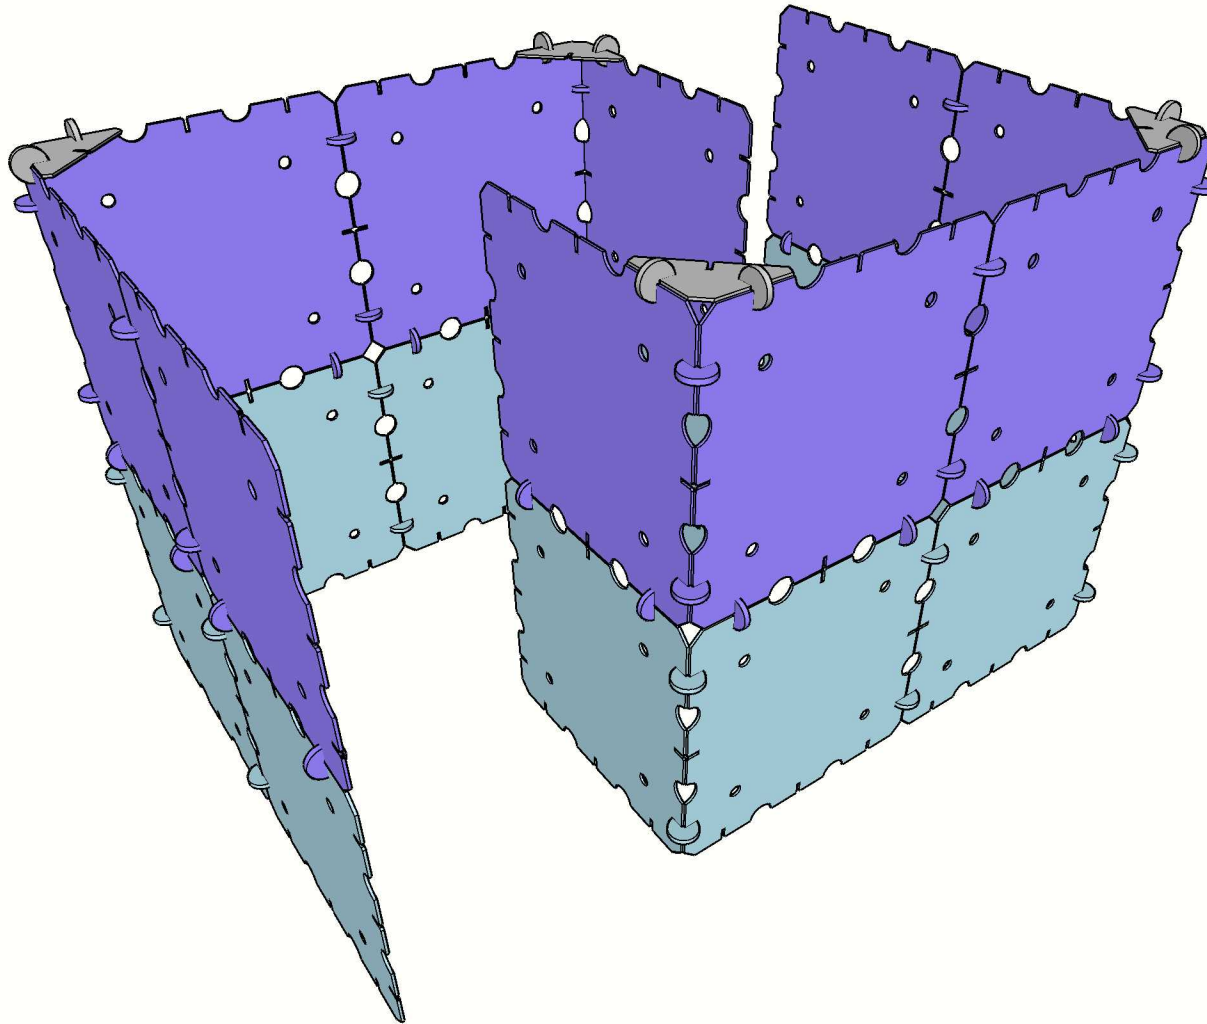

Requires 1 x Minecraft Explorer Kit. Recommended for ages 8+. Takes less than one hour to build.

Creep through the twists and turns of this Mineshaft! Battle hissing creepers, wield your trusty iron pickaxe. Dig down deep. Your exploration dreams will be complete with this Mineshaft set.

Dirt Panels x 8
Grass Panels x 2
Connectors x 16

Add Purple Components

Dirt Panels x 8
Grass Panels x 2
Connectors x 36

Add Gray Components

Gold Braces x 4
Connectors x 8