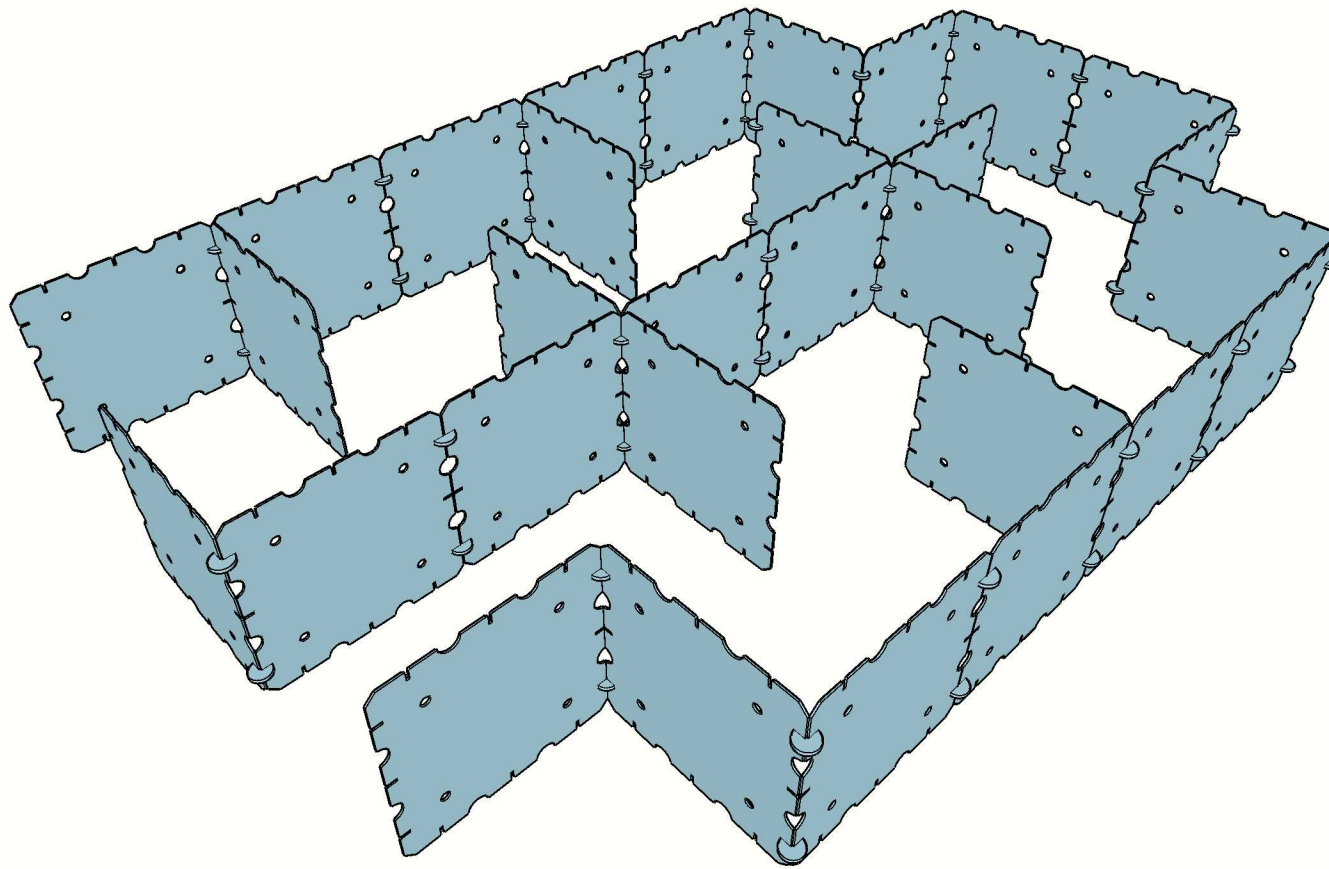

Requires 3 x Minecraft Explorer Kits. Recommended for ages 8+. Takes two to three hours to build.

This is the mineshaft to end all mineshafts! There is surely treasure, danger, and much more hidden inside these walls. Use your imagination and fight all the spiders spawning from the dungeons within, and mine through walls to find hidden pathways.

Dirt Panels x 23  
Grass Panels x 6  
Connectors x 42

**Add Purple Components**

Dirt Panels x 23  
Grass Panels x 6  
Connectors x 110

**Add Gray Components**

Gold Braces x 21  
Connectors x 31