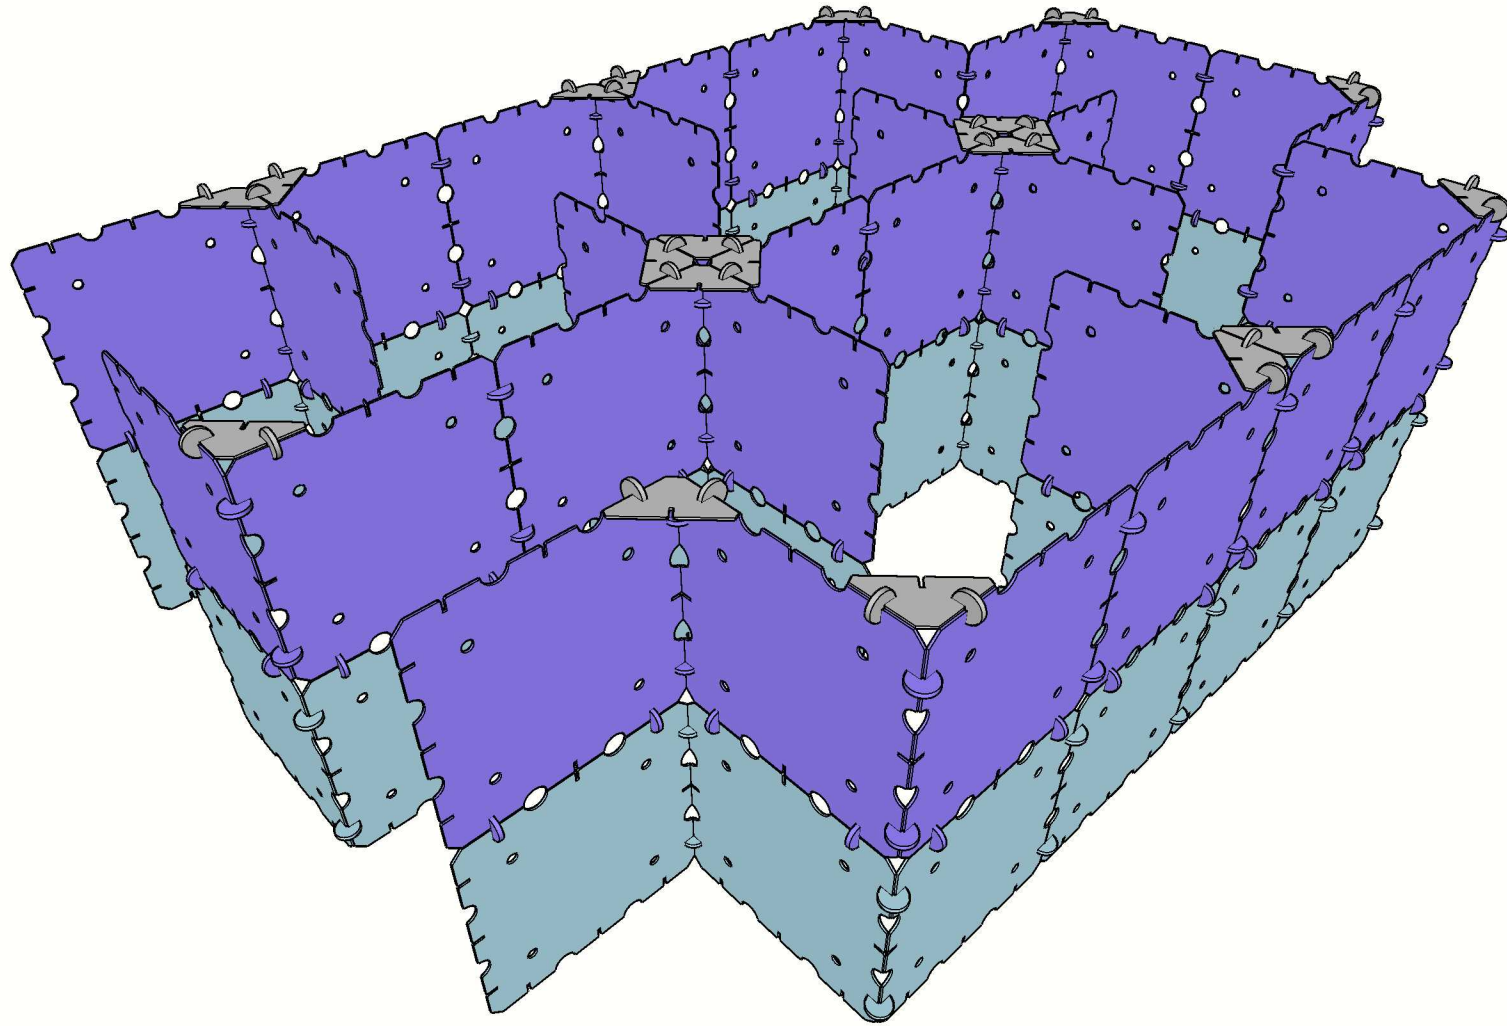

Requires 3 x Minecraft Explorer Kits. Recommended for ages 8+. Takes two to three hours to build.

This is the mineshaft to end all mineshafts! There is surely treasure, danger, and much more hidden inside these walls. Use your imagination and fight all the spiders spawning from the dungeons within, and mine through walls to find hidden pathways.

Dirt Panels x 23  
Grass Panels x 6  
Connectors x 42

**Add Purple Components**

Dirt Panels x 23  
Grass Panels x 6  
Connectors x 110

**Add Gray Components**

Gold Braces x 21  
Connectors x 31