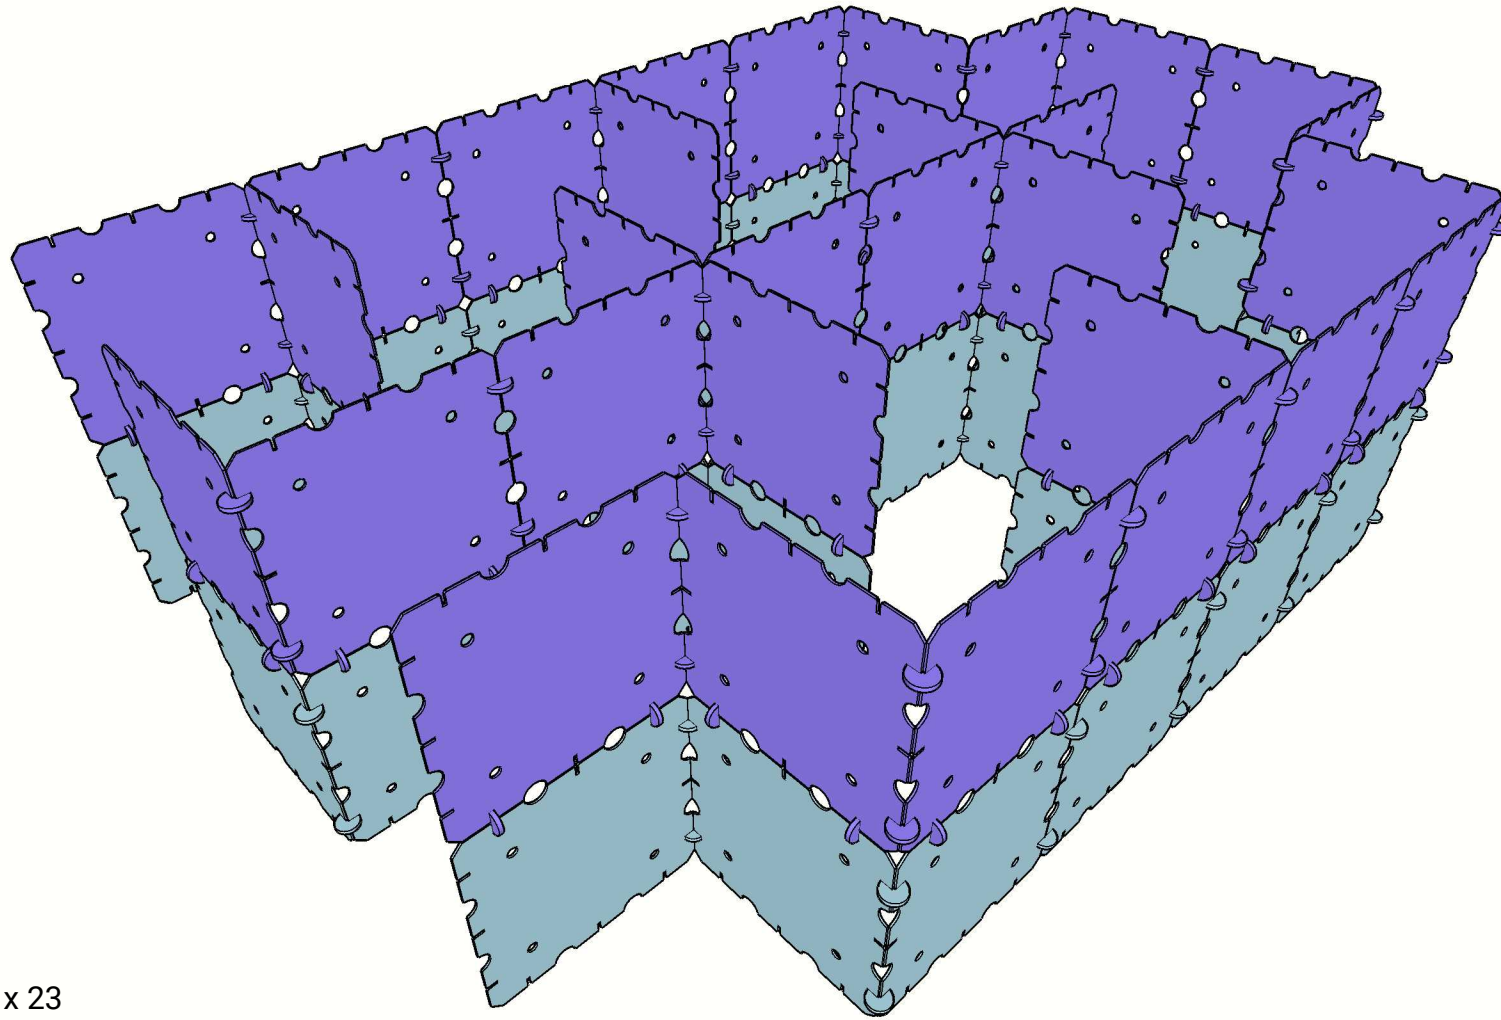

Requires 3 x Minecraft Explorer Kits. Recommended for ages 8+. Takes two to three hours to build.

This is the mineshaft to end all mineshafts! There is surely treasure, danger, and much more hidden inside these walls. Use your imagination and fight all the spiders spawning from the dungeons within, and mine through walls to find hidden pathways.

Dirt Panels x 23  
Grass Panels x 6  
Connectors x 42

**Add Purple Components**

Dirt Panels x 23  
Grass Panels x 6  
Connectors x 110

**Add Gray Components**

Gold Braces x 21  
Connectors x 31