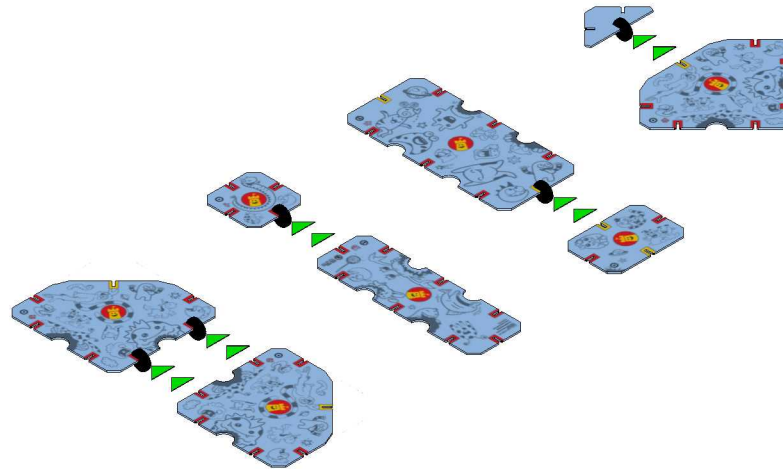

# Project - Tank

Build Lower Turret

69

x 2

D x 6  
H3 x 2  
H x 2  
R3 x 2  
S x 2  
C x 10

70

C x 2

71

C x 2

72

C x 6

73

C x 6

74

C x 6

75