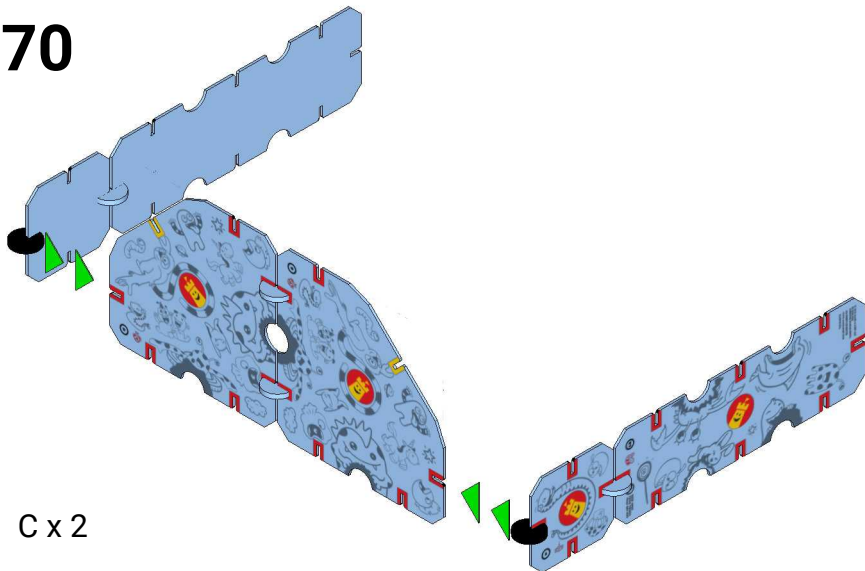

# Project - Tank

Build Lower Turret

69

x 2

D x 6  
H3 x 2  
H x 2  
R3 x 2  
S x 2  
C x 10

70

C x 2

71

C x 2

72

C x 6

73

C x 6

74

C x 6

75