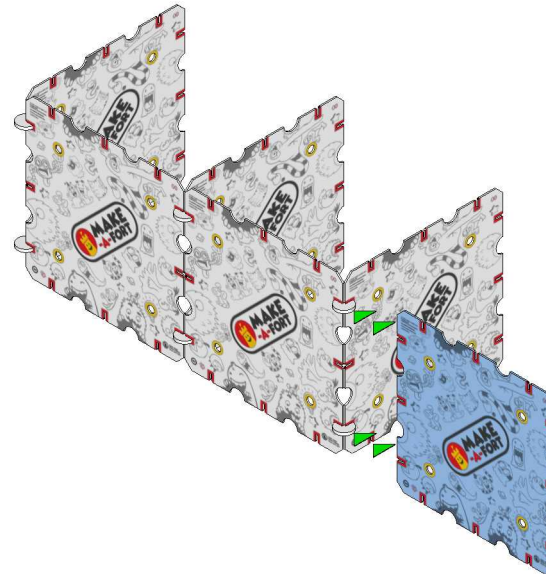

# Project - Tank

Structure is not rigid and will flex when bumped

Requires 2 x Explorer Kits and 2 x Creator Kits. Recommend two persons ages 11 and up. Takes 3-4 hours to build.

1

S3 x 3  
C x 4

2

S3 x 1

3

S3 x 1  
C x 2

4

S3 x 1

5

S3 x 1  
C x 2

6

x 2

S3 x 2  
R3 x 2  
C x 4