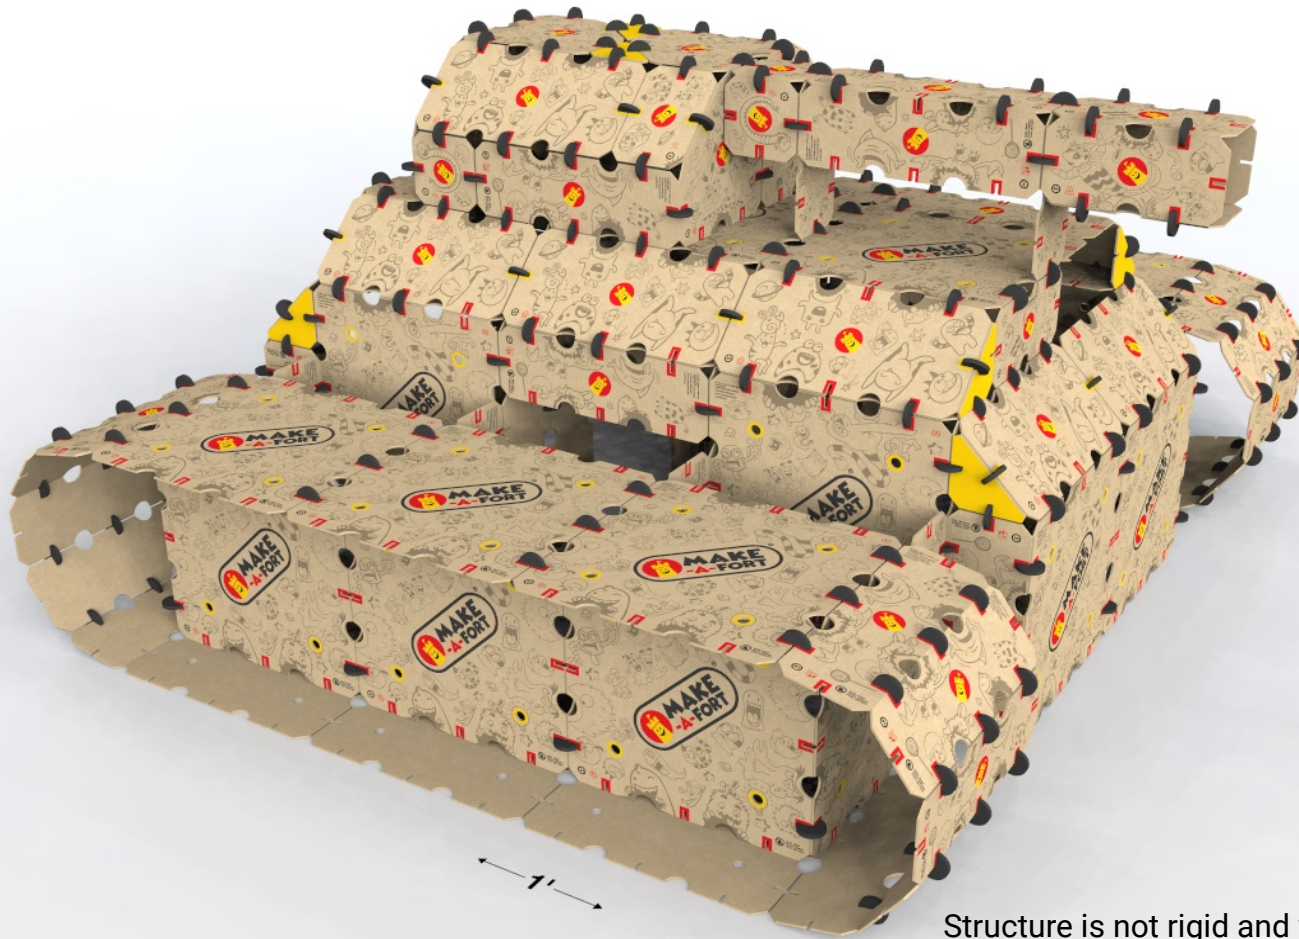

# Project - Tank

Structure is not rigid and will flex when bumped

Requires 2 x Explorer Kits and 2 x Creator Kits. Recommend two persons ages 11 and up. Takes 3-4 hours to build.

1

S3 x 3  
C x 4

2

S3 x 1

3