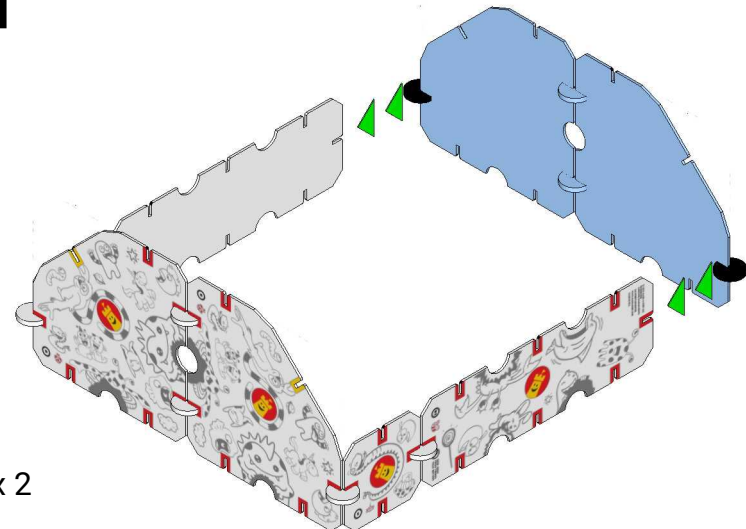

69

x 2

D x 6
H3 x 2
H x 2
R3 x 2
S x 2
C x 10

70

C x 2

71

C x 2