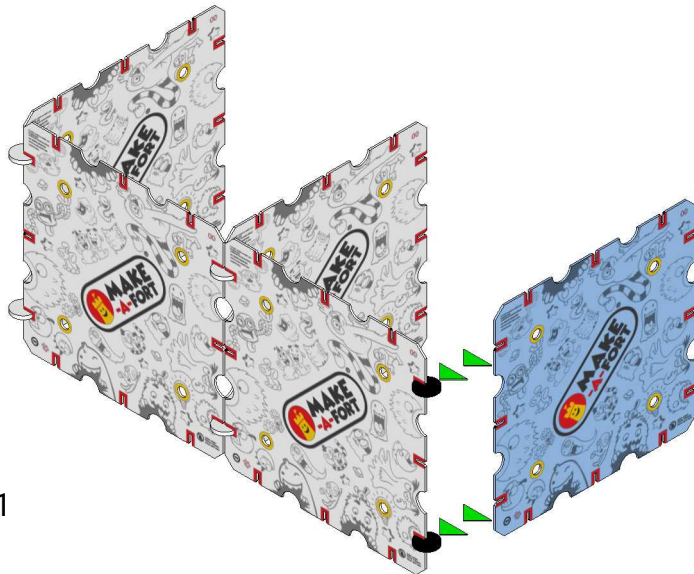

# Project - Tank

Structure is not rigid and will flex when bumped

Requires 2 x Explorer Kits and 2 x Creator Kits. Recommend two persons ages 11 and up. Takes 3-4 hours to build.

1

S3 x 3  
C x 4

2

S3 x 1

3

S3 x 1  
C x 2

4

S3 x 1

5

S3 x 1  
C x 2

6

x 2

S3 x 2  
R3 x 2  
C x 4