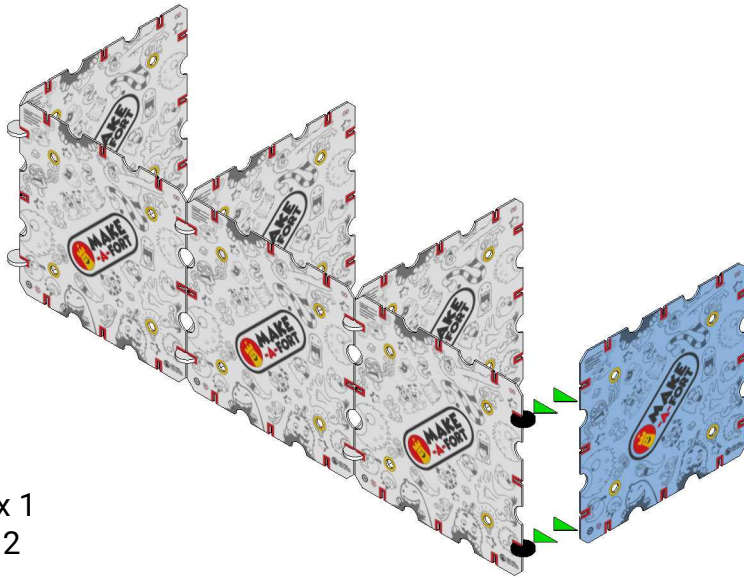

# Project - Tank

Structure is not rigid and will flex when bumped

Requires 2 x Explorer Kits and 2 x Creator Kits. Recommend two persons ages 11 and up. Takes 3-4 hours to build.

1

S3 x 3  
C x 4

2

S3 x 1

3

S3 x 1  
C x 2

4

S3 x 1

5

S3 x 1  
C x 2

6

x 2

S3 x 2  
R3 x 2  
C x 4