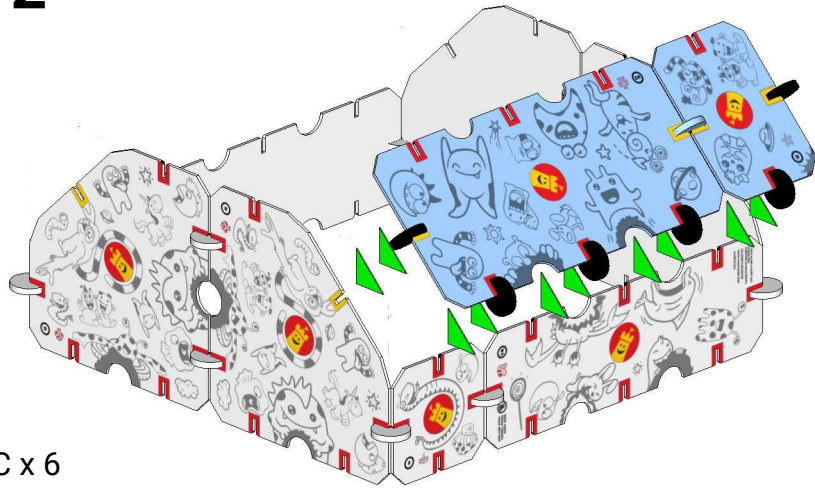

72

C x 6

73

C x 6

74

C x 6

75

C x 8