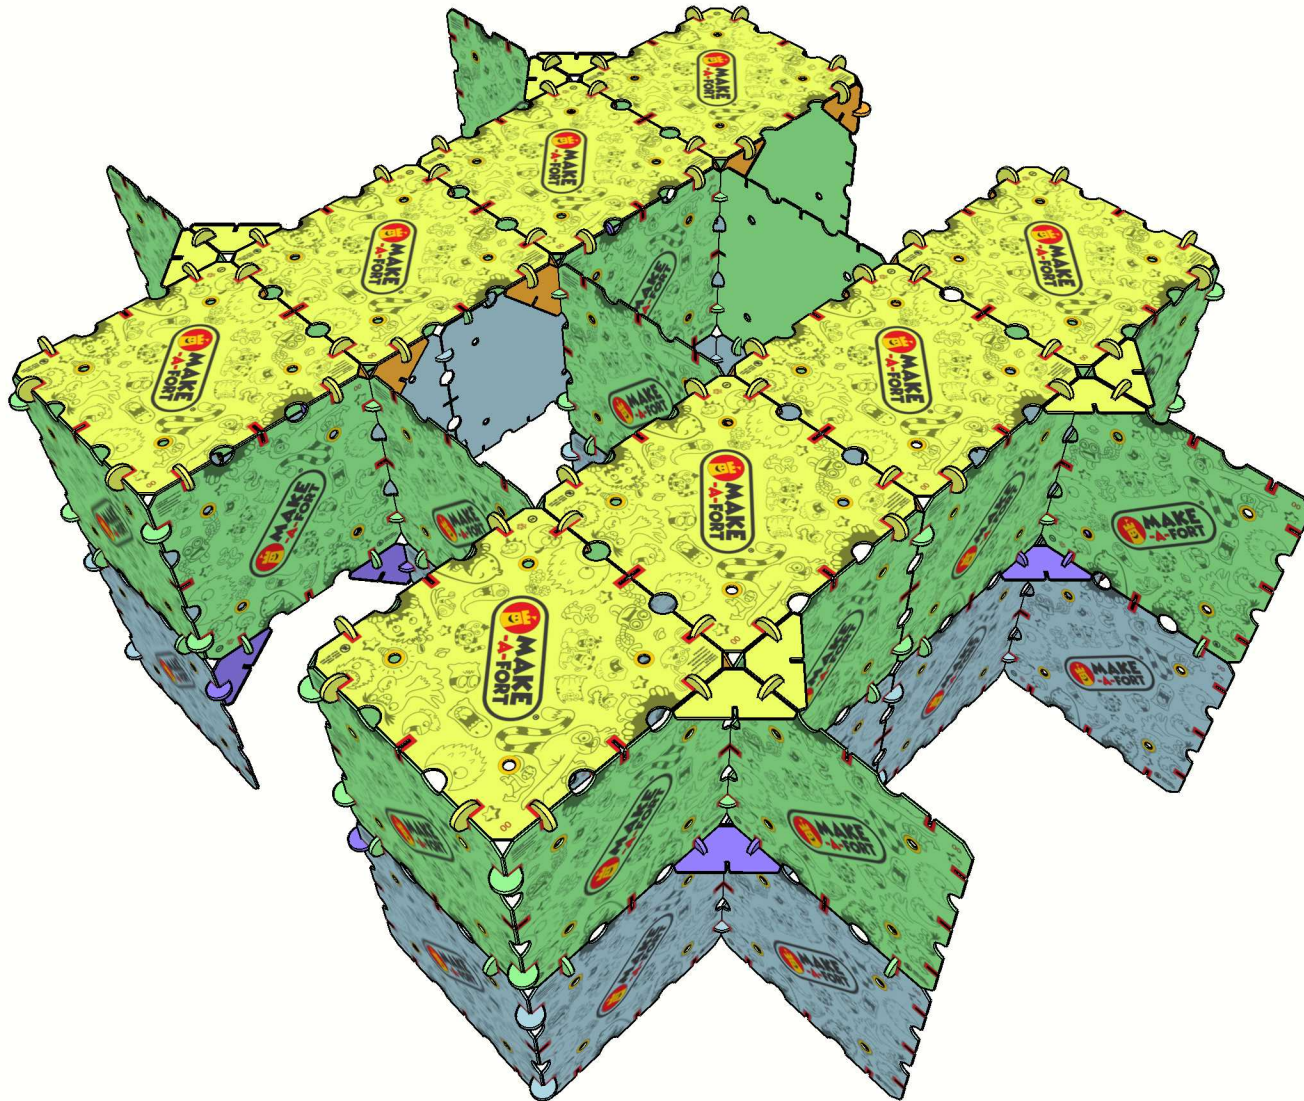

Project - Zen House X3

Requires 3 x Explorer Kits. Recommended for ages 8+. Takes two to three hours to build.

Project - Zen House X3

Build Blue Section

S3 x 21
C x 28

Project - Zen House X3

Build Purple Section

T x 12
C x 16

Project - Zen House X3

Build Green Section

S3 x 23
C x 66

Project - Zen House X3

Build Orange Section

T x 20
C x 3

Project - Zen House X3

Build Yellow Section

S3 x 8
T x 8
C x 56

Project - Zen House X3

Build Pink Section

S3 x 8
C x 20